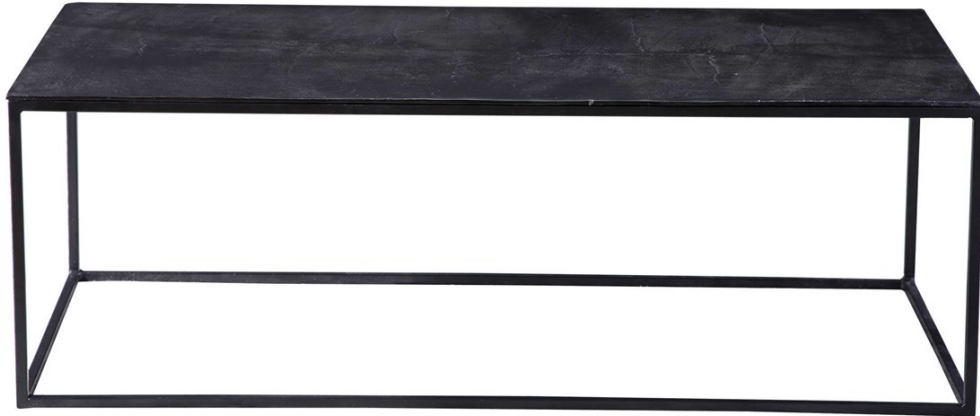

UTTERMOST

COREENE COFFEE TABLE

ITEM #25048

Simplistic industrial style console table, constructed in an aged black iron featuring a cast textured aluminum slab top finished in a plated antique bronze.

Designer:	0
Dimensions:	48 W X 16 H X 24 D (in)
Weight:	53
Ship Via:	Motor Freight
UPC Number:	792977250488

Complementary Items

COREENE NESTING TABLES, BLACK, S/3
25040 | 21 W X 26 H X 11 D (IN)

COREENE CONSOLE TABLE
25051 | 47 W X 30 H X 12 D (IN)

COREENE CONSOLE TABLE, LARGE
25083 | 64 W X 32 H X 12 D (IN)

COREENE NESTING PEDESTALS, S/2
25121 | 14 W X 40 H X 14 D (IN)

JACOBSEN ACCENT CHAIR, GRAY
23571 | 27 W X 29 H X 27 D (IN)

BRUNEI ACCENT TABLE, BRONZE
25137 | 13 W X 24 H X 13 D (IN)

COREENE OVAL COFFEE TABLE
25152 | 48 W X 16 H X 24 D (IN)