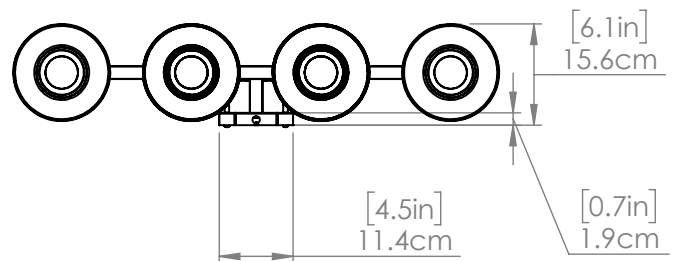

SUNNYBROOK

| VANITY

SKU | DVP47444

FINISH OPTIONS

Chrome with Crackle Glass (CH-CRK)
Brass with Crackle Glass (BR-CRK)
Ebony with Crackle Glass (EB-CRK)

DIMENSIONS

Length / Ø: N/A"
Width: 29.5"
Height: 7.75"
Depth: 6.25"
Minimum Height: N/A"
Maximum Height: N/A"

LAMPING

Number of Sockets: 4
Wattage of Individual Socket: 40W
Socket Type: Medium Base (E26)
Socket Orientation: Down
Lamp Confinement: Semi Enclosed
Voltage: 120V
Dimmable: Yes
Bulbs Not Included

PIPE / CHAIN / CORD INFORMATION

Pipe/Chain Kit Included: Not Included
Pipe Information: N/A
Chain Information: N/A
Wire/Cord Information: 8 Inches
Max Sloped Ceiling Angle: N/A

ADDITIONAL INFORMATION

Wall and Ceiling Mountable: No
Up and Down Mountable: No
Location Certification: Dry Locations Only
ADA Compliant: No