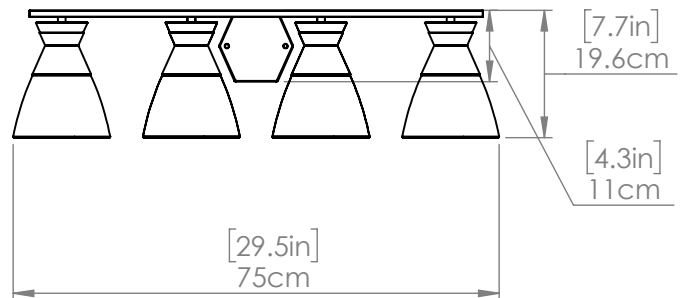

SUNNYBROOK

| VANITY

SKU | DVP47444

FINISH OPTIONS

Chrome with Crackle Glass (CH-CRK)
Brass with Crackle Glass (BR-CRK)
Ebony with Crackle Glass (EB-CRK)

DIMENSIONS

Length / Ø: N/A"
Width: 29.5"
Height: 7.75"
Depth: 6.25"
Minimum Height: N/A"
Maximum Height: N/A"

LAMPING

Number of Sockets: 4
Wattage of Individual Socket: 40W
Socket Type: Medium Base (E26)
Socket Orientation: Down
Lamp Confinement: Semi Enclosed
Voltage: 120V
Dimmable: Yes
Bulbs Not Included

PIPE / CHAIN / CORD INFORMATION

Pipe/Chain Kit Included: Not Included
Pipe Information: N/A
Chain Information: N/A
Wire/Cord Information: 8 Inches
Max Sloped Ceiling Angle: N/A

ADDITIONAL INFORMATION

Wall and Ceiling Mountable: No
Up and Down Mountable: No
Location Certification: Dry Locations Only
ADA Compliant: No