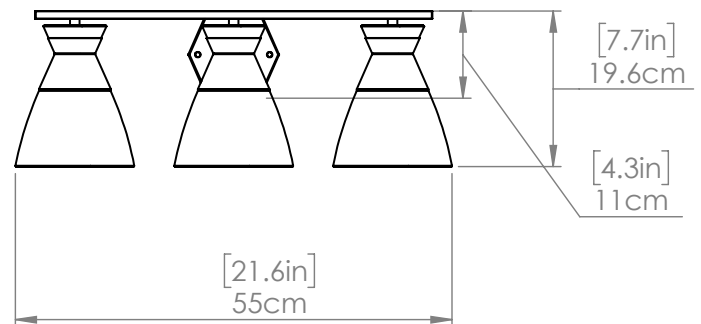

SUNNYBROOK

| VANITY

DVI
LIGHTING

SKU | DVP47443

FINISH OPTIONS

Chrome with Crackle Glass (CH-CRK)
Brass with Crackle Glass (BR-CRK)
Ebony with Crackle Glass (EB-CRK)

DIMENSIONS

Length / Ø: N/A"
Width: 21.75"
Height: 7.75"
Depth: 6.25"
Minimum Height: N/A"
Maximum Height: N/A"

LAMPING

Number of Sockets: 3
Wattage of Individual Socket: 40W
Socket Type: Medium Base (E26)
Socket Orientation: Down
Lamp Confinement: Semi Enclosed
Voltage: 120V
Dimmable: Yes
Bulbs Not Included

PIPE / CHAIN / CORD INFORMATION

Pipe/Chain Kit Included: Not Included
Pipe Information: N/A
Chain Information: N/A
Wire/Cord Information: 8 Inches
Max Sloped Ceiling Angle: N/A

ADDITIONAL INFORMATION

Wall and Ceiling Mountable: No
Up and Down Mountable: Yes
Location Certification: Dry Locations Only
ADA Compliant: No