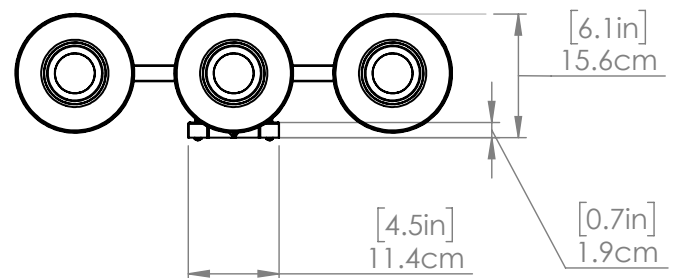

SUNNYBROOK

| VANITY

DVI
LIGHTING

SKU | DVP47443

FINISH OPTIONS

Chrome with Crackle Glass (CH-CRK)
Brass with Crackle Glass (BR-CRK)
Ebony with Crackle Glass (EB-CRK)

DIMENSIONS

Length / Ø: N/A"
Width: 21.75"
Height: 7.75"
Depth: 6.25"
Minimum Height: N/A"
Maximum Height: N/A"

LAMPING

Number of Sockets: 3
Wattage of Individual Socket: 40W
Socket Type: Medium Base (E26)
Socket Orientation: Down
Lamp Confinement: Semi Enclosed
Voltage: 120V
Dimmable: Yes
Bulbs Not Included

PIPE / CHAIN / CORD INFORMATION

Pipe/Chain Kit Included: Not Included
Pipe Information: N/A
Chain Information: N/A
Wire/Cord Information: 8 Inches
Max Sloped Ceiling Angle: N/A

ADDITIONAL INFORMATION

Wall and Ceiling Mountable: No
Up and Down Mountable: Yes
Location Certification: Dry Locations Only
ADA Compliant: No