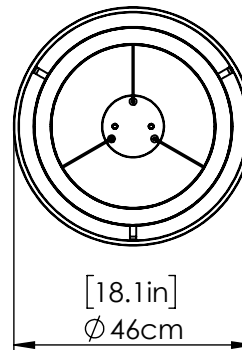

CYBELE CCT

| PENDANT

SKU | DVP40847

FINISH OPTIONS

Ebony and Satin Nickel (EB+SN)
Ebony and Brass (EB+BR)
Ebony and Ironwood on Metal (EB+IW)

DIMENSIONS

Length / Ø: 18"
Width: N/A"
Height: 2.5"
Depth: N/A"
Minimum Height: 4"
Maximum Height: 117.5"

PIPE / CHAIN / CORD INFORMATION

Pipe/Chain Kit Included: Not Included
Pipe Information: N/A
Chain Information: N/A
Wire/Cord Information: 10 Ft
Max Sloped Ceiling Angle: Cord Grip 45 Degrees
**Conversion 19° to 45° : ASY0101+Finish (2 loops + 1 chain):
For Additional Cost*