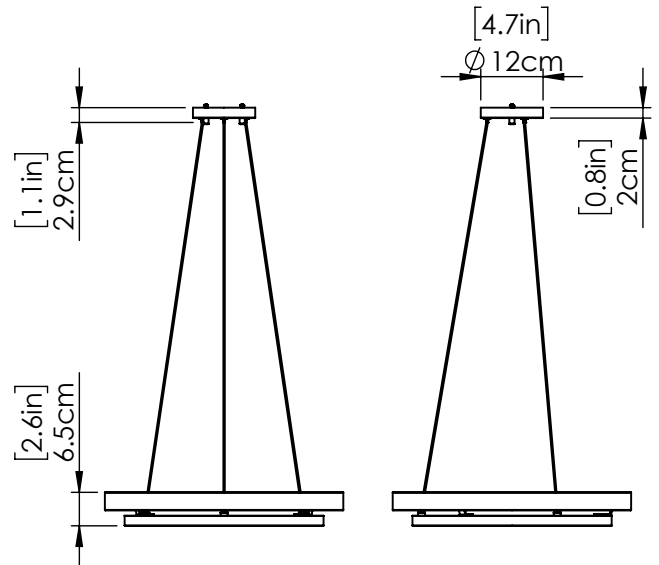

CYBELE CCT

| PENDANT

SKU | DVP40847

FINISH OPTIONS

Ebony and Satin Nickel (EB+SN)
Ebony and Brass (EB+BR)
Ebony and Ironwood on Metal (EB+IW)

DIMENSIONS

Length / Ø: 18"
Width: N/A"
Height: 2.5"
Depth: N/A"
Minimum Height: 4"
Maximum Height: 117.5"

PIPE / CHAIN / CORD INFORMATION

Pipe/Chain Kit Included: Not Included
Pipe Information: N/A
Chain Information: N/A
Wire/Cord Information: 10 Ft
Max Sloped Ceiling Angle: Cord Grip 45 Degrees
**Conversion 19° to 45° : ASY0101+Finish (2 loops + 1 chain):
For Additional Cost*