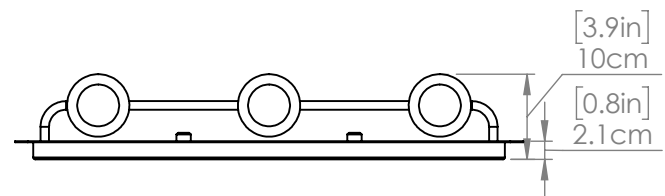

ADDITIONAL INFORMATION

Wall and Ceiling Mountable: No
Up and Down Mountable: No
Location Certification: Dry Locations Only
ADA Compliant: No