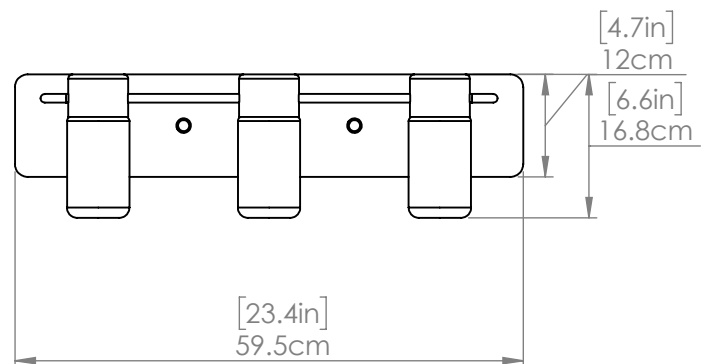

PIPE / CHAIN / CORD INFORMATION

Pipe/Chain Kit Included: Not Included
Pipe Information: N/A
Chain Information: N/A
Wire/Cord Information: 8 Inches
Max Sloped Ceiling Angle: N/A