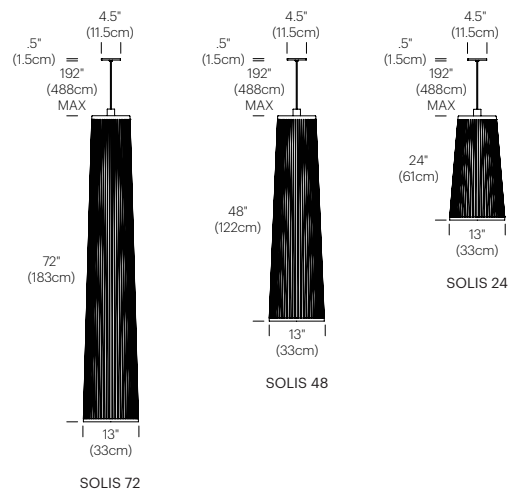

Pablo®

SOLIS

SOLIS

DESCRIPTION

Solis is an innovatively simple and elegant suspension lamp that can be used as a pendant, hung from a wall, or as a freestanding portable luminaire to create a distinctive ambiance. The resulting piece is an engaging blend of light and shadow, casting shimmering rays and radiating patterns onto a space.

DESIGNER

Carmine Deganello 2009 / 2010

MATERIALS

- Polyester fabric shade
- Nickel-chrome steel hardware
- Fabric cord

FEATURES

- Full range dim
- Ships flat-packed

SPECIFICATIONS

- Voltage: 120V or 240V 50/60Hz
- Fire retardant polyester fabric
- Cord length: 16' (488cm)
- 1 year warranty
- Certifications: UL listed components

BULB TYPE

- (1x) E26-60W-PAR30 NSP bulb

DIMENSIONS

SOLIS PENDANT (WALL + CEILING)

SOLIS FREESTANDING

FINISH OPTIONS

SOLIS

White