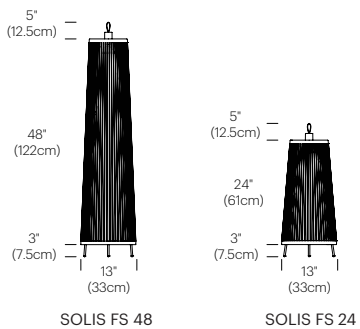

DESIGNER

Carmine Deganello 2009 / 2010

MATERIALS

- Polyester fabric shade
- Nickel-chrome steel hardware
- Fabric cord

FEATURES

- Full range dim
- Ships flat-packed

SPECIFICATIONS

- Voltage: 120V or 240V 50/60Hz
- Fire retardant polyester fabric
- Cord length: 16' (488cm)
- 1 year warranty
- Certifications: UL listed components

BULB TYPE

- (1x) E26-60W-PAR30 NSP bulb

DIMENSIONS

SOLIS PENDANT (WALL + CEILING)

SOLIS FREESTANDING

FINISH OPTIONS

SOLIS

White