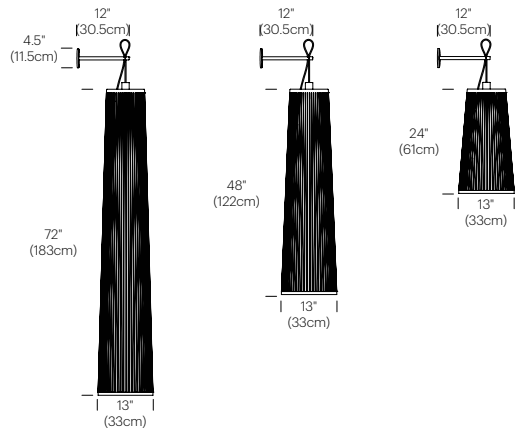

Pablo®

SOLIS

SOLIS

DESCRIPTION

Solis is an innovatively simple and elegant suspension lamp that can be used as a pendant, hung from a wall, or as a freestanding portable luminaire to create a distinctive ambiance. The resulting piece is an engaging blend of light and shadow, casting shimmering rays and radiating patterns onto a space.

DESIGNER

Carmine Deganello 2009 / 2010

MATERIALS

- Polyester fabric shade
- Nickel-chrome steel hardware
- Fabric cord

FEATURES

- Full range dim
- Ships flat-packed

SPECIFICATIONS

- Voltage: 120V or 240V 50/60Hz
- Fire retardant polyester fabric
- Cord length: 16' (488cm)
- 1 year warranty
- Certifications: UL listed components

BULB TYPE

- (1x) E26-60W-PAR30 NSP bulb

DIMENSIONS

SOLIS PENDANT (WALL + CEILING)

SOLIS FREESTANDING

FINISH OPTIONS

SOLIS

White