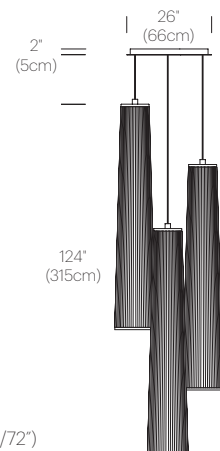

## PACKAGING WEIGHT AND DIMENSIONS

Solis 24/48/72:	8.6LBS	14.5" X 13.5" X 8.5"
	3.9KGS	37cm X 34cm X 22cm

## PACKAGING WEIGHT AND DIMENSIONS

Solis 24/48/72:	8.6LBS	14.5" X 13.5" X 8.5"
	3.9KGS	37cm X 34cm X 22cm
Chandelier canopy 26":	30LBS	32" X 32" X 6"
	13.6KGS	81cm X 81cm X 15cm

## DIMENSIONS

SOLIS CHANDELIER 3 (24")

SOLIS CHANDELIER 3 (48")

SOLIS CHANDELIER 3 (72")

SOLIS CHANDELIER 5 (24"/48")

SOLIS CHANDELIER 5 (48"/72")

CHANDELIER CANOPY 26"