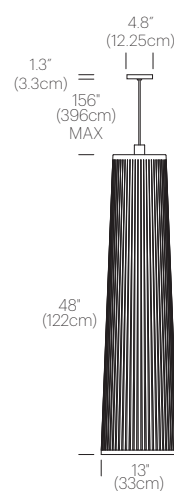

## PACKAGING WEIGHT AND DIMENSIONS

Solis 24/48/72:	8.6LBS	14.5" X 13.5" X 8.5"
	3.9KGS	37cm X 34cm X 22cm

## DIMENSIONS

SOLIS 24

SOLIS 48

SOLIS 72