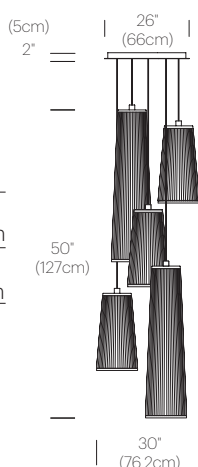

## PACKAGING WEIGHT AND DIMENSIONS

Solis 24/48/72:	8.6LBS	14.5" X 13.5" X 8.5"
	3.9KGS	37cm X 34cm X 22cm
Chandelier canopy 26":	30LBS	32" X 32" X 6"
	13.6KGS	81cm X 81cm X 15cm

## DIMENSIONS

SOLIS CHANDELIER 3 (24")

SOLIS CHANDELIER 3 (48")

SOLIS CHANDELIER 3 (72")

SOLIS CHANDELIER 5 (24"/48")

SOLIS CHANDELIER 5 (48"/72")

CHANDELIER CANOPY 26"