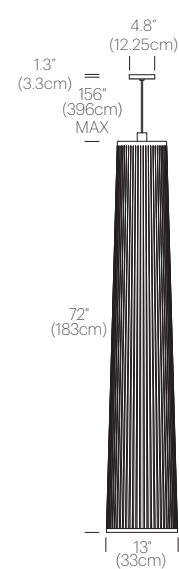

## PACKAGING WEIGHT AND DIMENSIONS

Solis 24/48/72:	8.6LBS	14.5" X 13.5" X 8.5"
	3.9KGS	37cm X 34cm X 22cm

## DIMENSIONS

SOLIS 24

SOLIS 48

SOLIS 72

## DIMENSIONS

SOLIS CHANDELIER 3 (24")

SOLIS CHANDELIER 3 (48")

SOLIS CHANDELIER 3 (72")

SOLIS CHANDELIER 5 (24"/48")

SOLIS CHANDELIER 5 (48"/72")

CHANDELIER CANOPY 26"