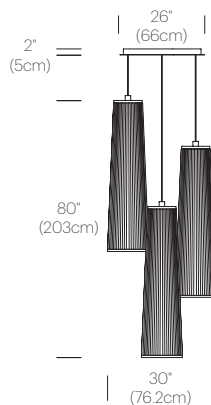

## PACKAGING WEIGHT AND DIMENSIONS

Solis 24/48/72:	8.6LBS	14.5" X 13.5" X 8.5"
	3.9KGS	37cm X 34cm X 22cm
Chandelier canopy 26":	30LBS	32" X 32" X 6"
	13.6KGS	81cm X 81cm X 15cm

## DIMENSIONS

SOLIS CHANDELIER 3 (24")

SOLIS CHANDELIER 3 (48")

SOLIS CHANDELIER 3 (72")

SOLIS CHANDELIER 5 (24"/48")

SOLIS CHANDELIER 5 (48"/72")

CHANDELIER CANOPY 26"