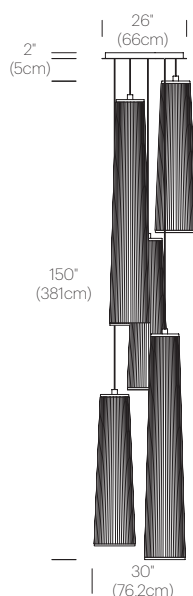

## PACKAGING WEIGHT AND DIMENSIONS

Solis 24/48/72:	8.6LBS	14.5" X 13.5" X 8.5"
	3.9KGS	37cm X 34cm X 22cm
Chandelier canopy 26":	30LBS	32" X 32" X 6"
	13.6KGS	81cm X 81cm X 15cm

## DIMENSIONS

SOLIS CHANDELIER 3 (24")

SOLIS CHANDELIER 3 (48")

SOLIS CHANDELIER 3 (72")

SOLIS CHANDELIER 5 (24"/48")

SOLIS CHANDELIER 5 (48"/72")

CHANDELIER CANOPY 26"