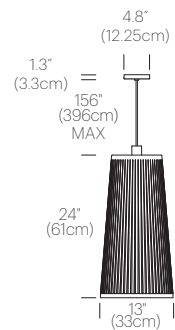

## PACKAGING WEIGHT AND DIMENSIONS

Solis 24/48/72:	8.6LBS	14.5" X 13.5" X 8.5"
	3.9KGS	37cm X 34cm X 22cm

## DIMENSIONS

SOLIS 24

SOLIS 48

SOLIS 72