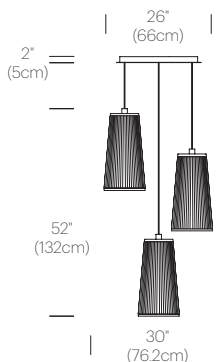

## PACKAGING WEIGHT AND DIMENSIONS

Solis 24/48/72:	8.6LBS	14.5" X 13.5" X 8.5"
	3.9KGS	37cm X 34cm X 22cm
Chandelier canopy 26":	30LBS	32" X 32" X 6"
	13.6KGS	81cm X 81cm X 15cm

## DIMENSIONS

SOLIS CHANDELIER 3 (24")

SOLIS CHANDELIER 3 (48")

SOLIS CHANDELIER 3 (72")

SOLIS CHANDELIER 5 (24"/48")

SOLIS CHANDELIER 5 (48"/72")

CHANDELIER CANOPY 26"