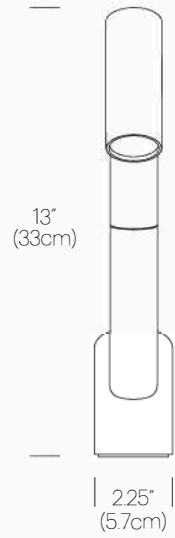

Pablo®
GIRAFFA

GIRAFFA

DESCRIPTION

Smart and playful, Giraffa's endearing personality and versatile design are at home anywhere: on your desk, atop a nightstand, or tucked into a cozy reading nook. A 360° rotating shade combined with an angled post provides multiple lighting possibilities, allowing this petite lamp to cast both direct and ambient light. Giraffa is available in a trio of premium finishes: copper, black anodized aluminum and gloss white lacquer. Giraffa's warm and fully dimmable LED light source is rated for 50K hours to provide a lifetime of personal enjoyment.

DESIGNER

John August 2016

MATERIALS

- Aluminum body
- Polycarbonate Lens assembly
- Fabric cord

FEATURES

- 360° head rotation
- Full range dim control
- High output LED light source

SPECIFICATIONS

- Voltage: 120-240V 50/60Hz
- Power consumption: 4.6W
- Color temperature: 3000K
- Luminosity: 260 lumens
- Luminaire efficacy: 56 Lumens/Watt
- Weight: 4.35 lbs. (2 kg)
- Power cord length: 6' (183cm)
- Certifications: ETL, CE, PSE, RoHS

Patent pending

DIMENSIONS

Giraffa

FINISH OPTIONS

Gloss White/
Satin Silver

Copper/
Satin Copper

Black/
Satin Black

Pablo®