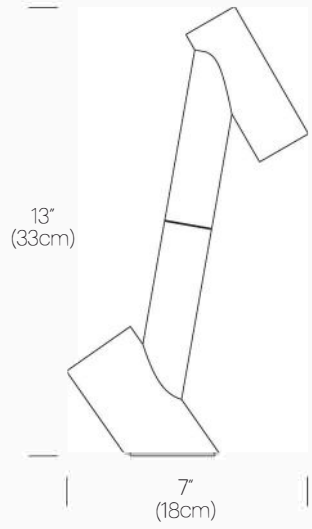

Pablo®
GIRAFFA

GIRAFFA

DESCRIPTION

Smart and playful, Giraffa's endearing personality and versatile design are at home anywhere: on your desk, atop a nightstand, or tucked into a cozy reading nook. A 360° rotating shade combined with an angled post provides multiple lighting possibilities, allowing this petite lamp to cast both direct and ambient light. Giraffa is available in a trio of premium finishes: copper, black anodized aluminum and gloss white lacquer. Giraffa's warm and fully dimmable LED light source is rated for 50K hours to provide a lifetime of personal enjoyment.

DESIGNER

John August 2016

MATERIALS

- Aluminum body
- Polycarbonate Lens assembly
- Fabric cord

FEATURES

- 360° head rotation
- Full range dim control
- High output LED light source

SPECIFICATIONS

- Voltage: 120-240V 50/60Hz
- Power consumption: 4.6W
- Color temperature: 3000K
- Luminosity: 260 lumens
- Luminaire efficacy: 56 Lumens/Watt
- Weight: 4.35 lbs. (2 kg)
- Power cord length: 6' (183cm)
- Certifications: ETL, CE, PSE, RoHS

Patent pending

DIMENSIONS

Giraffa

FINISH OPTIONS

Gloss White/
Satin Silver

Copper/
Satin Copper

Black/
Satin Black

Pablo®