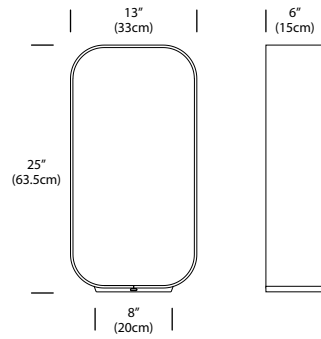

CONTOUR TABLE LG