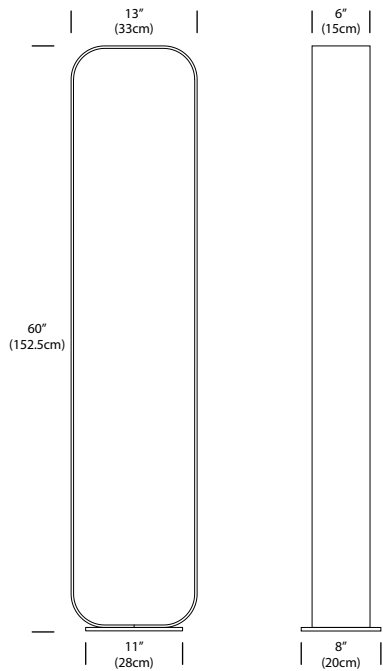

SPECIFICATIONS

- Voltage: 120-240V 60Hz
- Power consumption: 9W (Table) 16.5W (Floor)
- Color temperature: 3000K
- Luminosity: 780(TBL) 1800(FLR) Lumens
- Luminaire efficacy: 84(TBL) 109(FLR) Lumens/Watt
- Color Rendition Index: 90+ CRI
- 50K hour lifespan
- Table cord length: 8' (244cm)
- Floor cord length: 9' (274cm)
- Global multi-plug adapter available
- Certifications: ETL, CE, RoHS
- Patent pending

DIMENSIONS

CONTOUR TABLE SM

CONTOUR TABLE LG

CONTOUR FLOOR

FINISH OPTIONS

Graphite/
Coal

White/
Pearl

Graphite/
White Oak