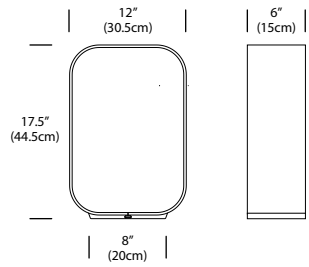

DIMENSIONS

CONTOUR TABLE SM