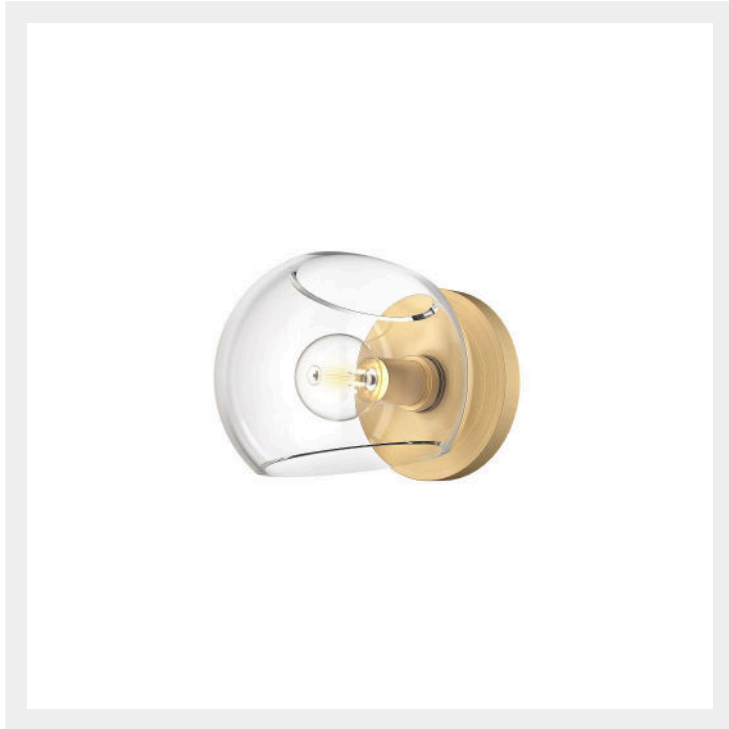

alora mood

P. 1.855.855.8926

CANADA: 19054 28TH Avenue Surrey - BC V3Z 6M3

USA: 3035 E. Lone Mountain Rd - Las Vegas, NV, 89081

WILLOW WV548006

FIXTURE DIMENSIONS	W6" x H5" x E6-5/8"
HEIGHT FROM CENTER	2-3/4"
EXTENSION	6-5/8"
LAMP TYPE	E12
MAX WATTAGE	60W
BULB QTY	1
BULBS INCLUDED	No
VOLTAGE	120V
GLASS DETAILS	Clear, Copper, Opal or Smoked Glass
MATERIAL	Glass; Steel;
INSTALL OPTIONS	Horizontal/Vertical
LOCATION	Damp
CANOPY DIMENSIONS	D4-3/4" x E5/8"
BRAND	Alora Mood

[D - Diameter, L - Length, W - Width, H - Height, E - Extension]

AVAILABLE FINISHES:

*For complete warranty terms, please visit: www.aloralighting.com/warranty