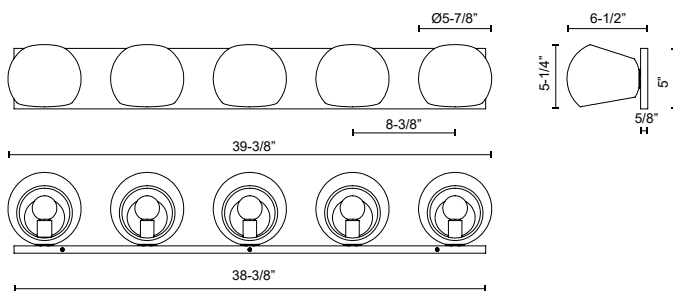

*For complete warranty terms, please visit: www.aloralighting.com/warranty