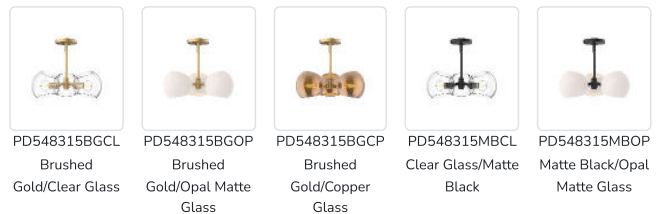

alora mood

P. 1.855.855.8926

CANADA: 19054 28TH Avenue Surrey - BC V3Z 6M3

USA: 3035 E. Lone Mountain Rd - Las Vegas, NV, 89081

WILLOW PD548315

FIXTURE DIMENSIONS	D16" x H5"
LAMP TYPE	E12
MAX WATTAGE	60W
BULB QTY	3
BULBS INCLUDED	No
VOLTAGE	120V
GLASS DETAILS	Clear, Copper, Opal or Smoked Glass
MATERIAL	Glass; Steel;
ROD LENGTH	46" Max (3x12" + 1x6" + 1x4")
DIAMETER OF ROD	5/8"
WIRE LENGTH	60"
MINIMUM HANG HEIGHT	6-1/4"
SLOPED CEILING ADAPTABLE	Yes, Up to 90 Degrees
LOCATION	Dry
CANOPY DIMENSIONS	D4-3/4" x H5/8"
BRAND	Alora Mood

[D - Diameter, L - Length, W - Width, H - Height, E - Extension]

AVAILABLE FINISHES:

PD548315BGCL Brushed Gold/Clear Glass
 PD548315BGOP Brushed Gold/Opal Matte Glass
 PD548315BGCP Brushed Gold/Copper Glass
 PD548315MBCL Clear Glass/Matte Black
 PD548315MBOP Matte Black/Opal Matte Glass

PD548315MBSM
 Matte Black/Smoked Solid Glass

*For complete warranty terms, please visit: www.aloralighting.com/warranty