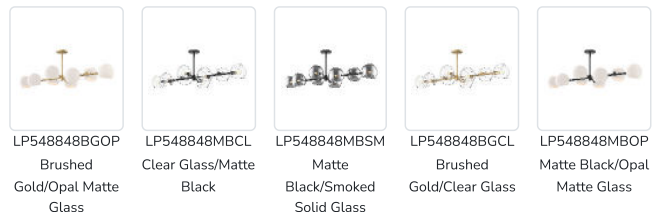

alora mood

P. 1.855.855.8926

CANADA: 19054 28TH Avenue Surrey - BC V3Z 6M3

USA: 3035 E. Lone Mountain Rd - Las Vegas, NV, 89081

WILLOW LP548848

FIXTURE DIMENSIONS	L48-1/4" x W18-1/4" x H7"
LAMP TYPE	E12
MAX WATTAGE	60W
BULB QTY	8
BULBS INCLUDED	No
VOLTAGE	120V
GLASS DETAILS	Clear, Copper, Opal or Smoked Glass
MATERIAL	Glass; Steel;
ROD LENGTH	46" Max (3x12" + 1x6" + 1x4")
DIAMETER OF ROD	5/8"
WIRE LENGTH	60"
MINIMUM HANG HEIGHT	14"
SLOPED CEILING ADAPTABLE	Yes, Up to 90 Degrees
LOCATION	Dry
CANOPY DIMENSIONS	D4-3/4" x H5/8"
BRAND	Alora Mood

[D - Diameter, L - Length, W - Width, H - Height, E - Extension]

AVAILABLE FINISHES:

LP548848BGOP Brushed Gold/Opal Matte Glass
 LP548848MBCL Clear Glass/Matte Black
 LP548848MBSM Matte Black/Smoked Solid Glass
 LP548848BGCL Brushed Gold/Clear Glass
 LP548848MBOP Matte Black/Opal Matte Glass

LP548848BGCP
 Brushed Gold/Copper Glass

*For complete warranty terms, please visit: www.aloralighting.com/warranty