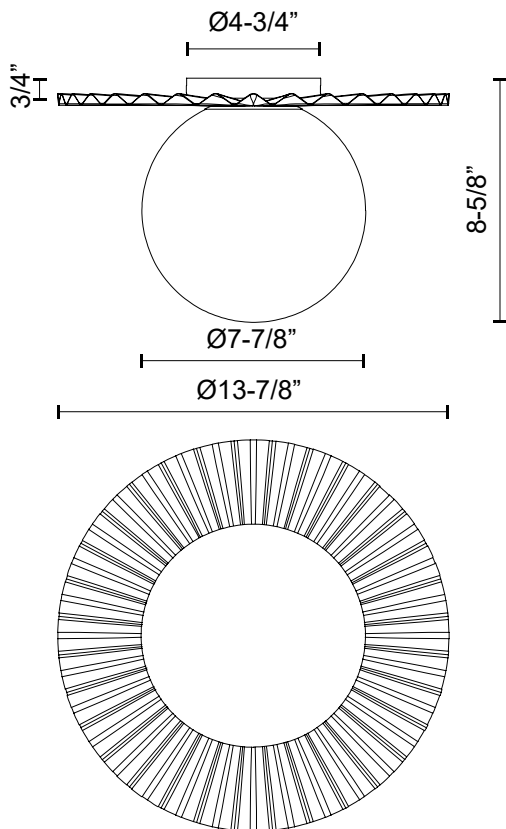

PLUME FM501214

FIXTURE DIMENSIONS	D13-7/8" x H8-5/8"
LAMP TYPE	E26
MAX WATTAGE	60W
BULB QTY	1
BULBS INCLUDED	No
VOLTAGE	120V
GLASS DETAILS	Opal Glass
MATERIAL	Glass; Steel;
LOCATION	Dry
BRAND	Alora Mood

[D - Diameter, L - Length, W - Width, H - Height, E - Extension]

AVAILABLE FINISHES:

FM501214BGOP
Brushed
Gold/Opal Matte
Glass

FM501214MBOP
Matte Black/Opal
Matte Glass

*For complete warranty terms, please visit: www.aloralighting.com/warranty