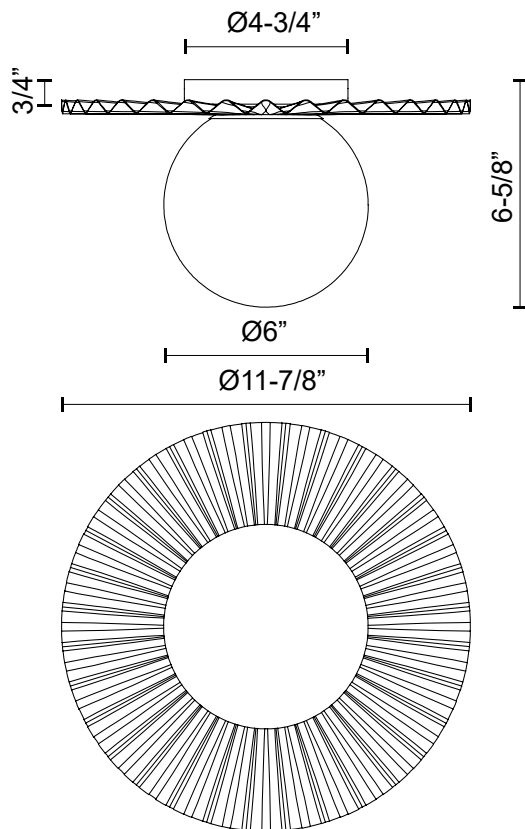

alora mood

P. 1.855.855.8926

CANADA: 19054 28TH Avenue Surrey - BC V3Z 6M3

USA: 3035 E. Lone Mountain Rd - Las Vegas, NV, 89081

PLUME FM501212

FIXTURE DIMENSIONS	D11-7/8" x H6-5/8"
LAMP TYPE	E26
MAX WATTAGE	60W
BULB QTY	1
BULBS INCLUDED	No
VOLTAGE	120V
GLASS DETAILS	Opal Glass
MATERIAL	Glass; Steel;
LOCATION	Dry
BRAND	Alora Mood

[D - Diameter, L - Length, W - Width, H - Height, E - Extension]

AVAILABLE FINISHES:

FM501212BGOP
Brushed
Gold/Opal Matte
Glass

FM501212MBOP
Matte Black/Opal
Matte Glass

*For complete warranty terms, please visit: www.aloralighting.com/warranty