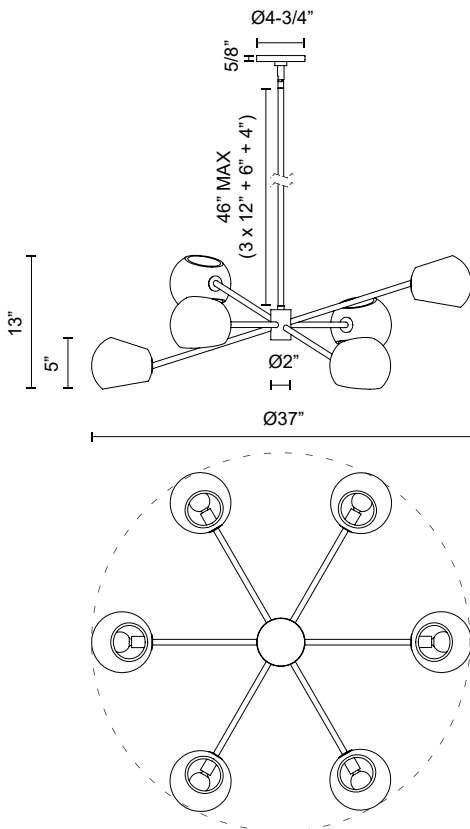

## WILLOW CH548637

FIXTURE DIMENSIONS	D37" x H13"
LAMP TYPE	E12
MAX WATTAGE	60W
BULB QTY	6
BULBS INCLUDED	No
VOLTAGE	120V
GLASS DETAILS	Clear Glass, Copper Glass, Opal Glass or Smoked Glass
MATERIAL	Glass; Steel;
ROD LENGTH	46" Max (3x12" + 1x6" + 1x4")
DIAMETER OF ROD	5/8"
WIRE LENGTH	60"
MINIMUM HANG HEIGHT	18"
SLOPED CEILING ADAPTABLE	Yes, Up to 90 Degrees
LOCATION	Dry
CANOPY DIMENSIONS	D4-3/4" x H5/8"
BRAND	Alora Mood

[ D - Diameter, L - Length, W - Width, H - Height, E - Extension ]