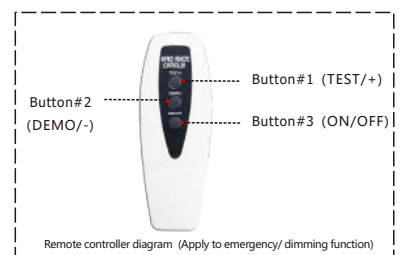

—Remote Control

- Wireless IR Remote Control Instructions (Picture 2)

Button#1: TEST/+ (For Emergency: Press it, the light fixture will become emergency state for 3 seconds and the indicator light turns Red.)
(For Dimming by Remote Control: Press it, will increase the brightness of the fixture and the indicator light will flash.)

Button#2: DEMO/- (For Emergency: Press it and the ON/OFF button on normal working status, will start Emergency DEMO function. Press it and the ON/OFF button again, will close the Emergency DEMO function. Standard setting of this function is closed.)
(For Dimming by Remote Control: Press it, will decrease the brightness of the fixture and the indicator light will flash)

Button#3: ON/OFF (For Emergency: Press it for 3s on normal working status, the indicator light turns Red and keep flash, will start the every three months automatic discharge function. And Press it for 3s again, the indicator light turns Red and flash once, will close the every three months automatic discharge function; Standard setting of this function is closed)
(For Dimming by Remote Control: Press it, the dimming function will ON or OFF. When OFF it is equal to Standby State, the light is off and the indicator light is always on).