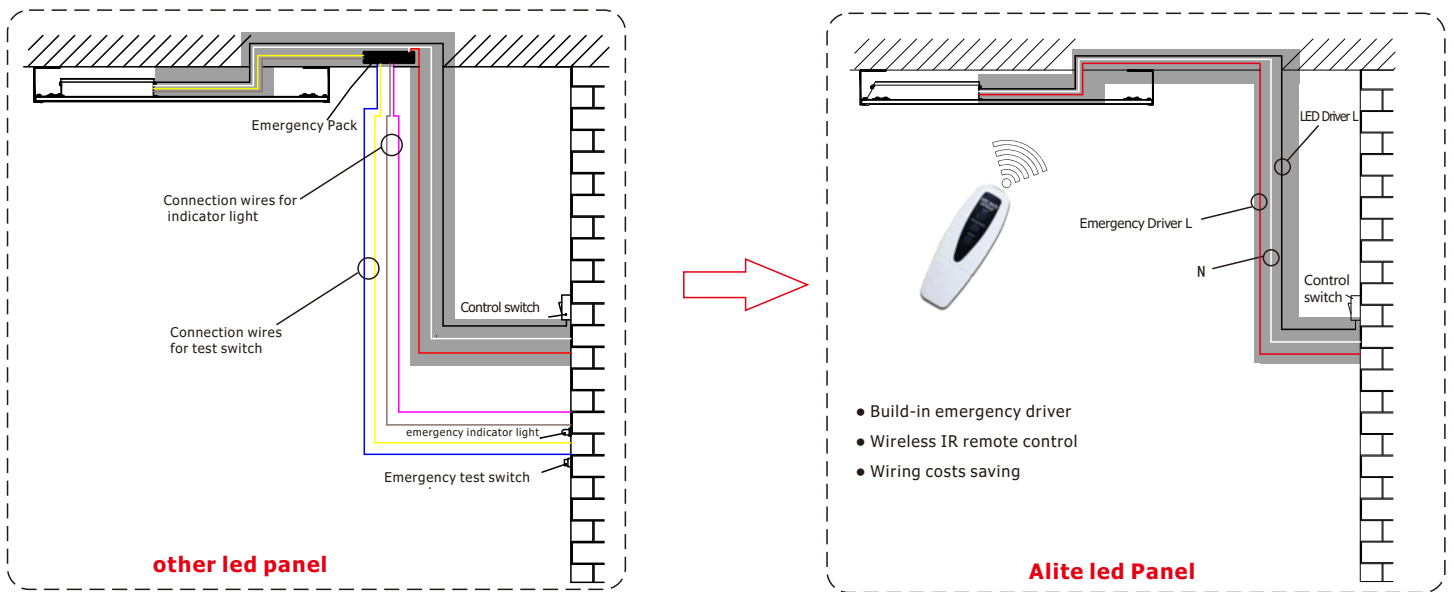

- High Temp. Ni-MH battery, the highest charging temp. is up to 70°C. Smaller in size, longer lifetime, safer in practical use, RoHS compliant;
- The nickel-metal hydride batteries can be repeated 500 charge-discharge cycles by correct operation, If use emergency function once a week, the lifetime can be up to 8~10 years;
- After leaving factory, the emergency battery turns itself into a dormant state to avoid electric discharge and leakage;
- To ensure battery lifetime, this emergency product is designed to have a trimonthly charge and discharge cycle. Users can close/start this function by remote control, details please refer to remote control function instructions. (Factory settings: automatic discharge function is "start" status;)
- The battery charge cycle is 24hrs. With dual protection of voltage detection and charging time detection, the battery could be prevented effectively overcharge and overdischarge, once any of the protections is triggered, circuit will automatically switch to an intermittent charge.
- Emergency lighting driver employs more advanced electronic relay, convert emergency in 200ms, that is two times faster than traditional coil relay to switch;
- Please make a emergency test every month for the lamp with Emergency backup. Operation: press the TEST button of wireless controller, if the lamp can switch to the battery powered, then the emergency backup is working.
- Conform to the safety requirements and Emergency products must ensure that the function of the emergency regulations, adopt wireless IR remote to control, without any external button and lead, savings in wiring and maintenance costs. (Picture 1)

(Picture 1)