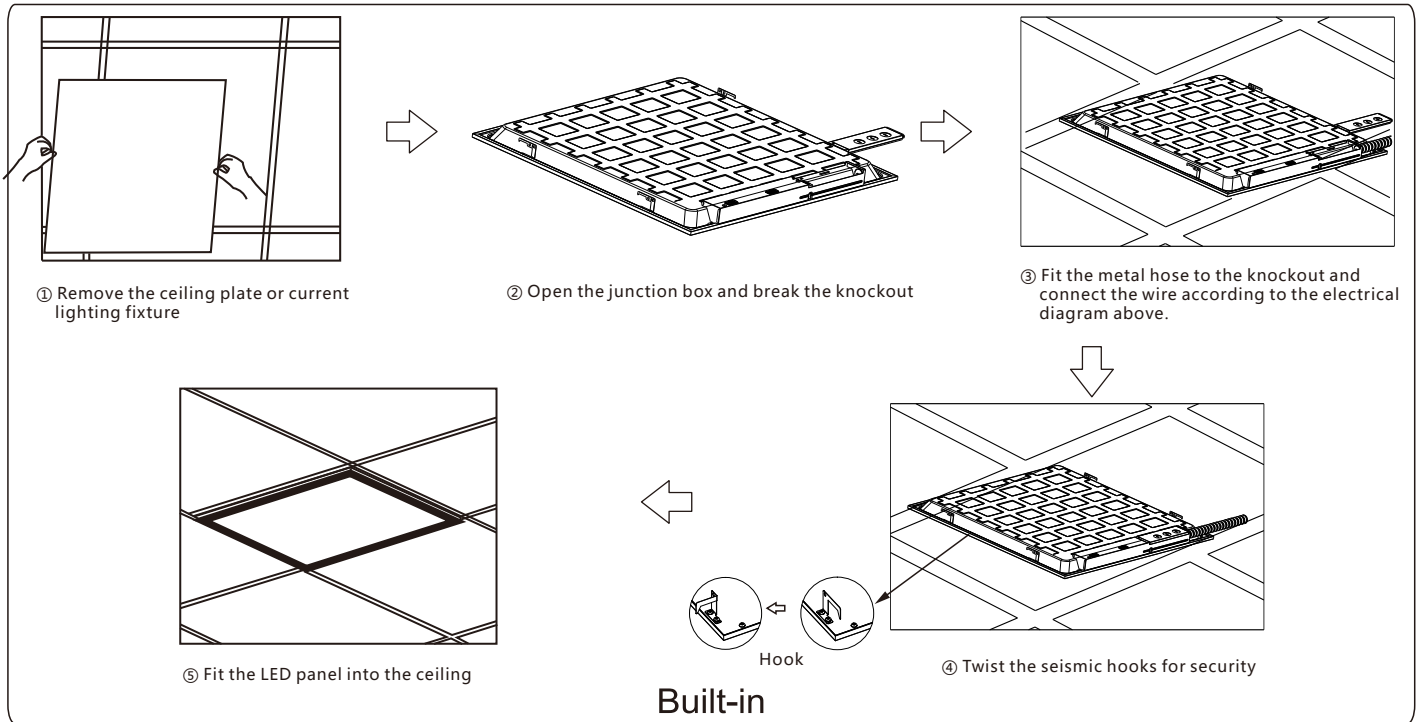

Installation Instructions