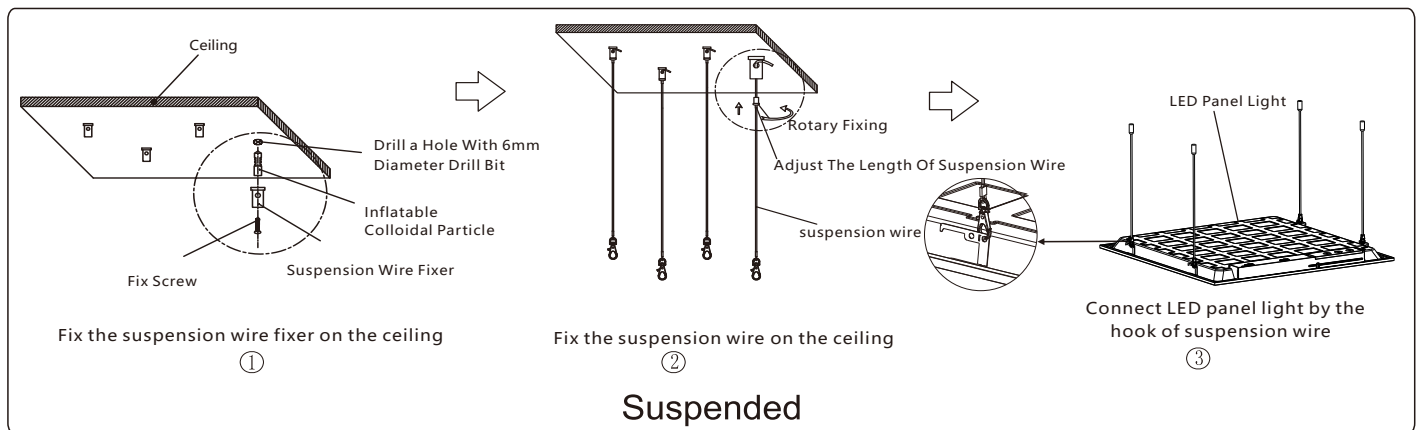

Installation Instructions