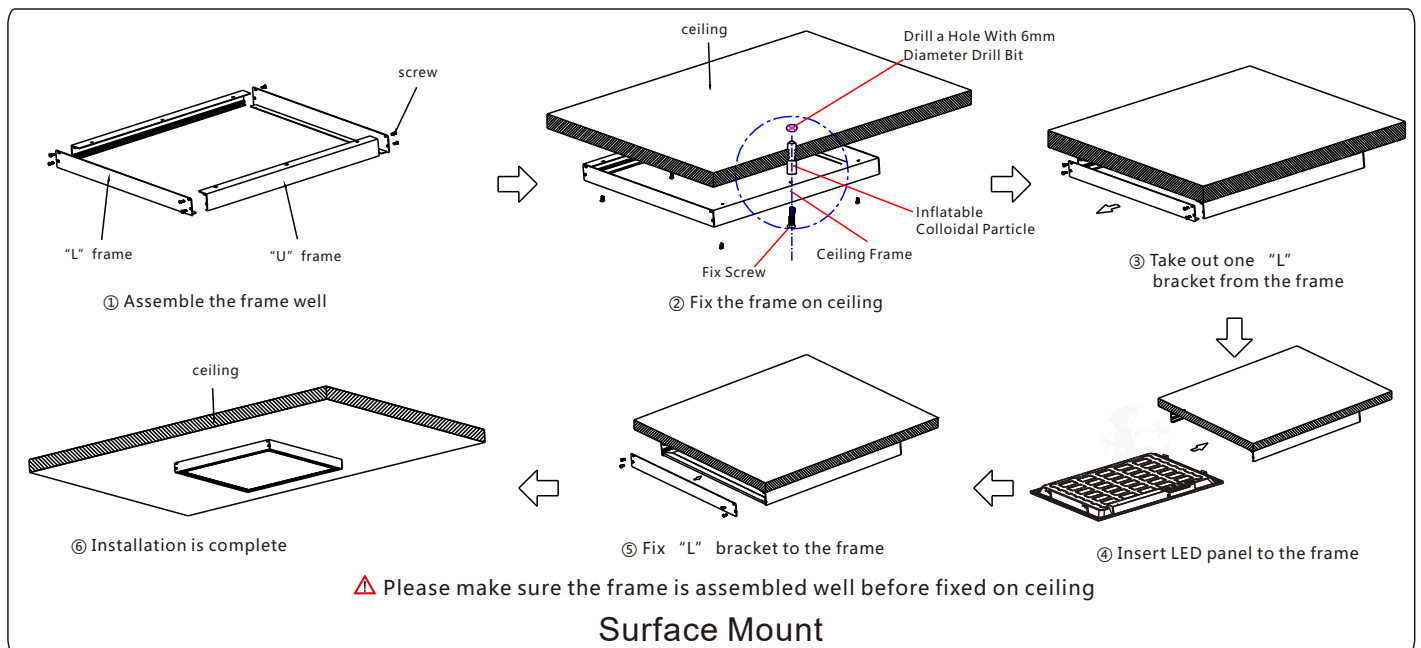

Installation Instructions