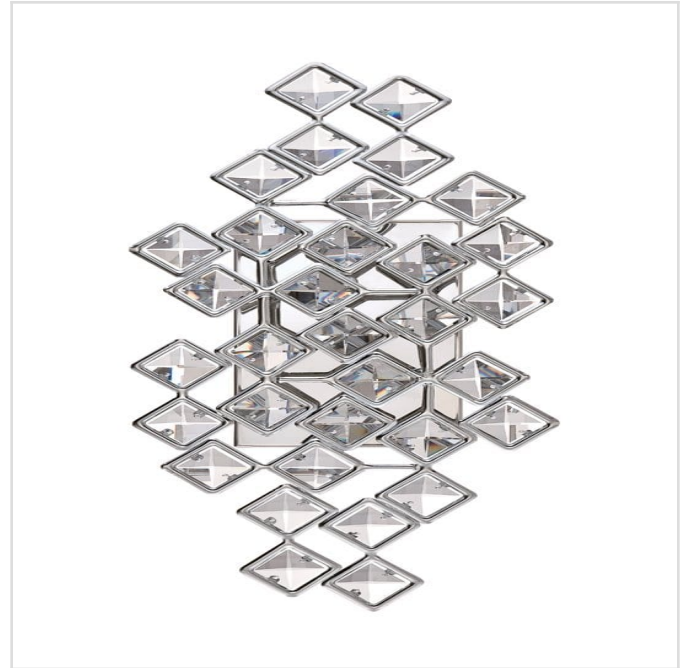

MILANO 3-Light Chrome Wall Sconce

Model No. PF60-3LWL-CH

MILANO 3-Light Wall Sconce in a Chrome finish featuring Optic Crystal Jewel insets

- 3 Light Wall Sconce
- OA Width: 7.8 in.
- OAH: 18.5 in.
- Ext.: 3.5 in. (ADA Compliant)
- 50W / G9 bulbs included - open fixture rated

Collection: MILANO

Finish: Chrome

Your Details

Project:

Fixture Type/Qty.:

Location:

Contact info:

MILANO 3-Light Chrome Wall Sconce

Model No. PF60-3LWL-CH

Product Specifications

OAH (in.): 18.5

Overall Width (in.): 7.8

Depth (in.): 3.5

Extension (in.): 3.5

Bulb: 50W / G9 bulbs included - open fixture rated

Bulb wattage (watts): 50