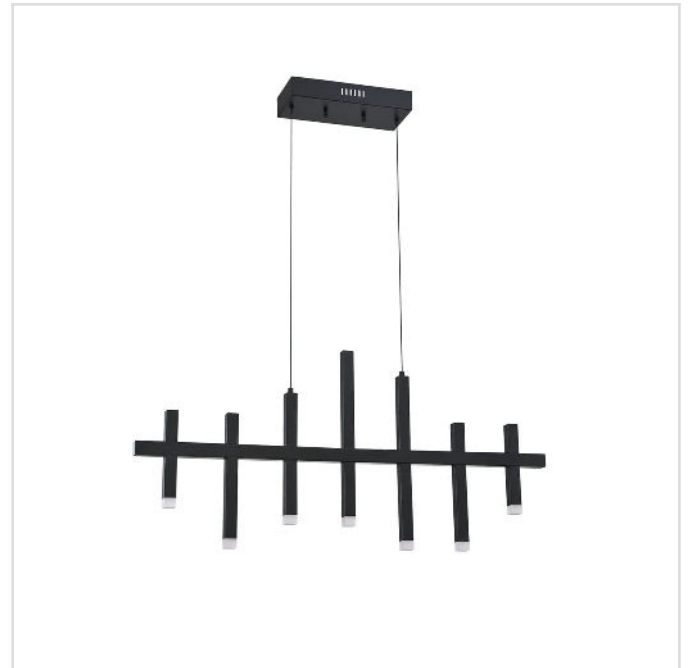

VERTICALS 7-Light LED Pendant

Model No. PF205-7LPE-BLK

VERTICALS 7-Light LED Pendant in a Black finish

- 7-Light
- Black finish
- Color Temp: 3000K
- OAW: 36 in., Ht: 17 in.
- 7 x 3W, 700 lm
- OAH-Max/Min: 95.5 in./19.75 in.
- Dimmable

Collection: VERTICALS

Finish: Black

Your Details

Project:

Fixture Type/Qty.:

Location:

Contact info:

VERTICALS 7-Light LED Pendant

Model No. PF205-7LPE-BLK

Product Specifications

OAH (in.):

Overall Width (in.): 36

Depth (in.):

Extension (in.):

Bulb: Integrated LED

Bulb wattage (watts):

Voltage: 120

Fixture Material:

Shade Material:

Certifications and Listings: ETL Listed

Net Weight (lb):

Net Weight (kg):

Warranty:

VERTICALS 7-Light LED Pendant