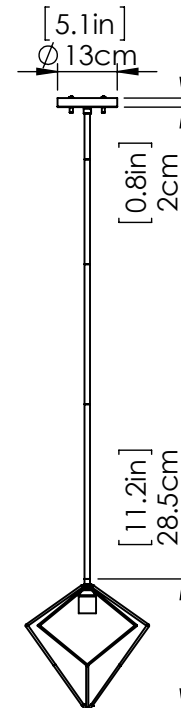

ASHOONA

| PENDANT

SKU | DVP44921

FINISH OPTIONS

- Ebony (EB)
- Buffed Nickel and Ebony (BN+EB)
- Brass and Ebony (BR+EB)

DIMENSIONS

- Length / Ø:** 10.75"
- Width:** N/A"
- Height:** 11.25"
- Depth:** N/A"
- Minimum Height:** 12.75"
- Maximum Height:** 52.75"

LAMPING

- Number of Sockets:** 1
- Wattage of Individual Socket:** 70W
- Socket Type:** Medium Base (E26)
- Socket Orientation:** Down
- Lamp Confinement:** Fully Open
- Voltage:** 120V
- Dimmable:** Yes
- Bulbs Not Included**

PIPE / CHAIN / CORD INFORMATION

- Pipe/Chain Kit Included:** Pipe Kit Available
- Pipe Information:** 40 (15 + 12 + 9 + 4) x 0.5 Inches Pipe Kit
- Chain Information:** N/A
- Wire/Cord Information:** 10 Ft
- Max Sloped Ceiling Angle:** Hang-Straight 19 Degrees
- *Conversion 19° to 45° : ASY0101+Finish (2 loops + 1 chain); For Additional Cost*