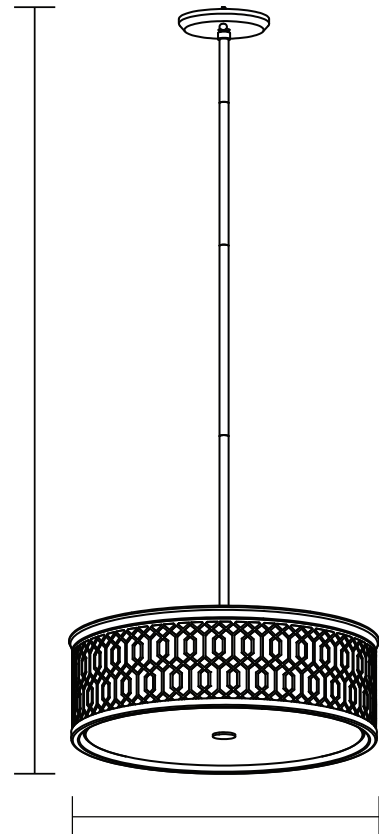

TORINO

SKU: DVP33920

DVI
LIGHTING

CATEGORY: SINGLE PENDANT

Glam single pendant in chrome with glass shade. Two light single pendant provides lighting. Bulbs not included. No chain included. No pipe included. Uses Standard bulbs. Not ADA approved. Not rated for damp or wet locations. Manufacturer guarantees 5 year warranty from date of purchase.

FIXTURE SPECIFICATIONS

Length / Ø: 16.25"

Width: N/A

Depth: N/A

Height: 6.25"

Minimum Height: 7.75"

Maximum Height: 47.75"

Damp Location Certified: No

Wet Location Certified: No

LAMPING

Number of Bulbs: 2

Max Bulb Wattage: 70W

Socket Type: Medium Base

Recommended Bulb: #N/A

Bulbs Included: No

FINISH OPTIONS

5 Years

ADDITIONAL INFORMATION

No chain included. No pipe included.

47.75"

Ø 16.25"