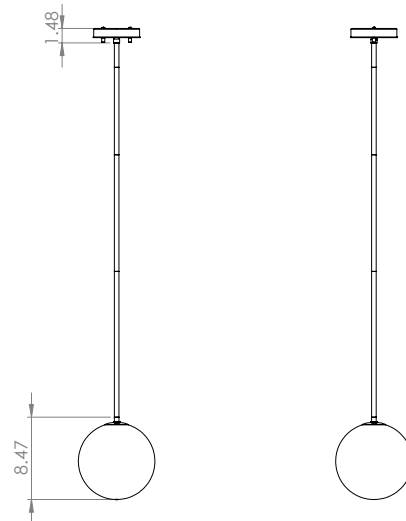

## DIMENSIONS

- Length / Ø:** 8"
- Width:** N/A"
- Height:** 8.75"
- Depth:** N/A"
- Minimum Height:** 10.25"
- Maximum Height:** 50.25"

## LAMPING

- Number of Sockets:** 1
- Wattage of Individual Socket:** 25W
- Socket Type:** G9
- Socket Orientation:** Down
- Lamp Confinement:** Fully Enclosed
- Voltage:** 120V
- Dimmable:** Yes
- Bulbs Not Included**

## PIPE / CHAIN / CORD INFORMATION

- Pipe/Chain Kit Included:** Pipe Kit Available
- Pipe Information:** 40 (15 + 12 + 9 + 4) x 0.5 Inches Pipe Kit
- Chain Information:** N/A
- Wire/Cord Information:** 10 Ft
- Max Sloped Ceiling Angle:** Hang-Straight 19 Degrees
- \*Conversion 19° to 45° : ASY0101+Finish (2 loops + 1 chain); For Additional Cost*