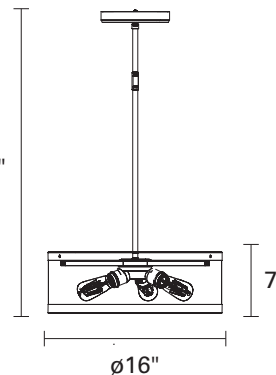

Height: 7"

Depth: N/A"

Minimum Height: 8.5"

Maximum Height: 48.5"

LAMPING

Number of Sockets: 3

Wattage of Individual Socket: 100W

Socket Type: Medium Base (E26)

Socket Orientation: Sideways

Lamp Confinement: Fully Open

Voltage: 120V

Dimmable: Yes

Bulbs Not Included

PIPE / CHAIN / CORD INFORMATION

Pipe/Chain Kit Included: Pipe Kit Available

Pipe Information: 40 (15 + 12 + 9 + 4) x 0.5 Inches Pipe Kit

Chain Information: N/A

Wire/Cord Information: 10 Ft

Max Sloped Ceiling Angle: Hang-Straight 19 Degrees

**Conversion 19° to 45° : ASY0101+Finish (2 loops + 1 chain);
For Additional Cost*

Min 13"
Max 49"

ADDITIONAL INFORMATION