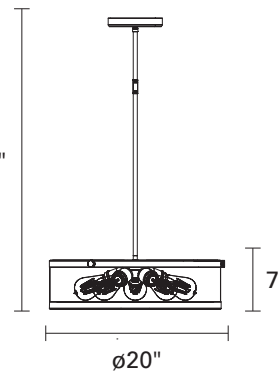

## DIMENSIONS

**Length / Ø:** 20"

**Width:** N/A"

**Height:** 7"

**Depth:** N/A"

**Minimum Height:** 8.5"

**Maximum Height:** 48.5"

## PIPE / CHAIN / CORD INFORMATION

**Pipe/Chain Kit Included:** Pipe Kit Available

**Pipe Information:** 40 (15 + 12 + 9 + 4) x 0.5 Inches Pipe Kit

**Chain Information:** N/A

**Wire/Cord Information:** 10 Ft

**Max Sloped Ceiling Angle:** Hang-Straight 19 Degrees

*\*Conversion 19° to 45° : ASY0101+Finish (2 loops + 1 chain);  
For Additional Cost*

Min 13"  
Max 49"