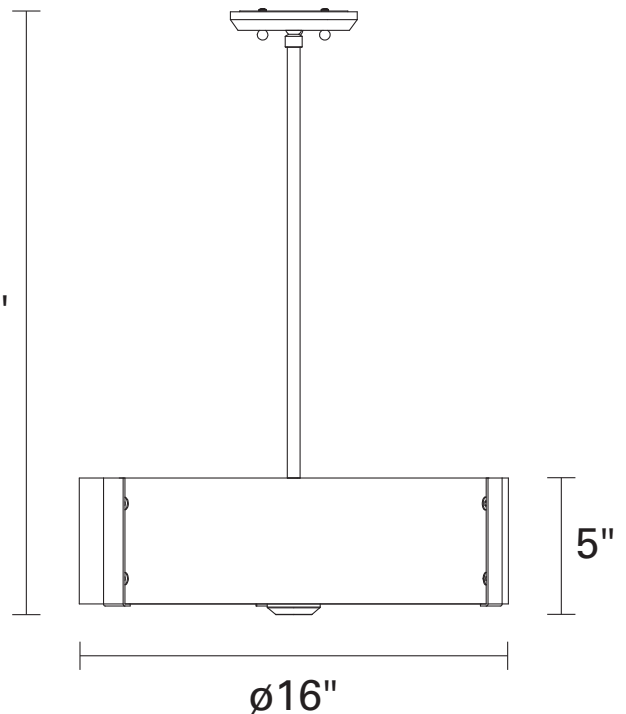

PIPE / CHAIN / CORD INFORMATION

Pipe/Chain Kit Included: Pipe Kit Available
Pipe Information: 40 (15 + 12 + 9 + 4) x 0.5 Inches Pipe Kit
Chain Information: N/A
Wire/Cord Information: 10 Ft
Max Sloped Ceiling Angle: Hang-Straight 19 Degrees
**Conversion 19° to 45° : ASY0101+Finish (2 loops + 1 chain);
For Additional Cost*

45"