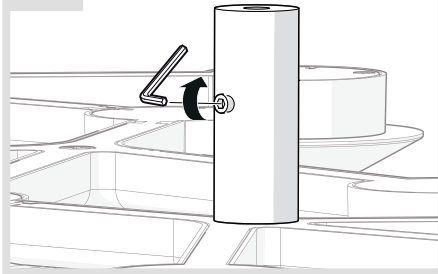

5a

white/blanc/blanco		white/blanc/blanco
green/vert/verde		green/vert/verde
black/noir/negro		black/noir/negro
transparent/transparent/transparente		transparent/transparent/transparente
transparent/transparent/transparente		transparent/transparent/transparente

6a

7a