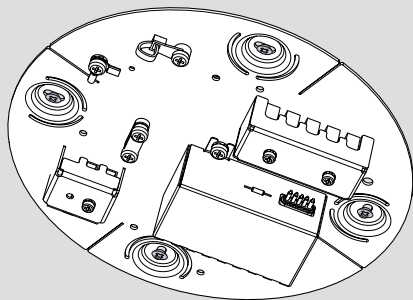

5a

white/blanc/blanco		white/blanc/blanco
green/vert/verde		green/vert/verde
black/noir/negro		black/noir/negro
transparent/transparent/transparente		transparent/transparent/transparente
transparent/transparent/transparente		transparent/transparent/transparente

6a

7a