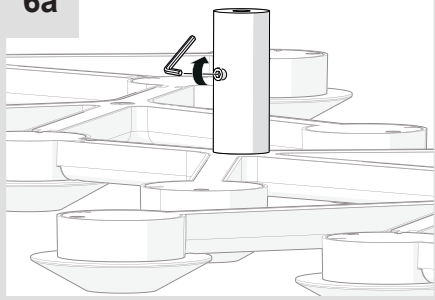

5a

white/blanc/blanco		white/blanc/blanco
green/vert/verde		green/vert/verde
black/noir/negro		black/noir/negro
transparent/transparent/transparente		transparent/transparent/transparente
transparent/transparent/transparente		transparent/transparent/transparente

6a

7a