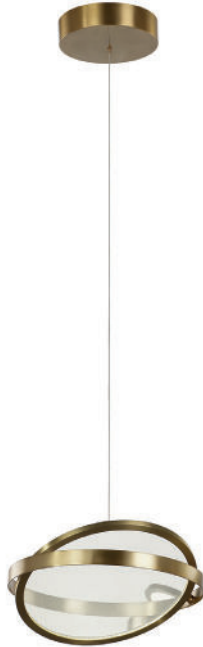

Palo Alto AC7600BB Pendant

Featuring the latest LED technology called “Light Guide Plates” the “Palo Alto” collection is totally unique and simply cool. The clear plates on these models light up throughout. Many configurations available. Shown in Brushed Bronze and also available in Chrome.

ORDERING

Model	AC7600BB
Collection	Palo Alto
Finish	Brushed Bronze

PRODUCT DIMENSIONS (inches)

Width	
Length	
Height	
Overall Height	
Ext.	
Chain Inc.	
Rods Inc.	
Wire Length	
Canopy Size	
Sloped Ceiling	