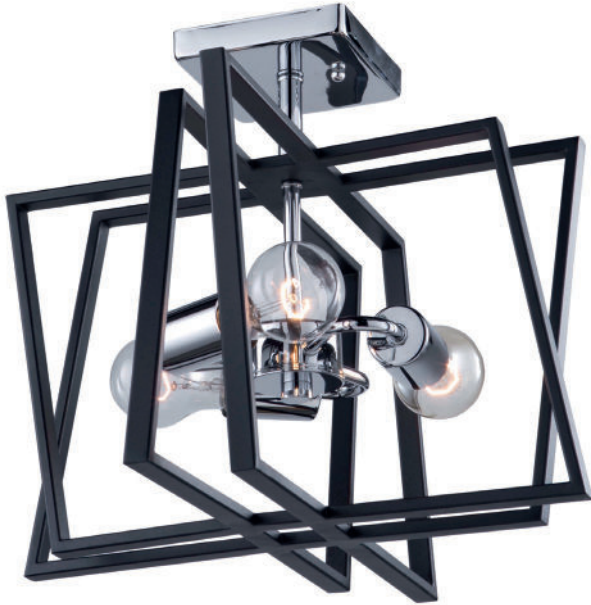

Middleton AC11383 Semi-Flush Mount

The Middleton collection features a matte black geometrically shaped frame which encases a plated polished chrome chandelier. 3 light semi flush mount shown (matching companion units available).

ORDERING

Model	AC11383
Collection	Middleton
Finish	Matte Black & Polished Chrome

PRODUCT DIMENSIONS (inches)

Width	15
Length	15
Height	13
Overall Height	
Ext.	
Chain Inc.	
Rods Inc.	
Wire Length	
Canopy Size	4.75 x 4.75 x 0.75
Sloped Ceiling	Yes

PACKAGING DIMENSIONS

Weight	Length	Width	Height
	16	15	15

BULBS

Bulbs Included	No
Bulb Qty.	3
Wattage	100
Dimmable	Yes
Socket Base Type	Medium Base
Lumens (LED)	
CRI (LED)	
Kelvin (LED)	

OTHER

UPC	778350012836
Material	Metal
Safety Rated	Interior/Dry
Listing	ETL
Warranty	Artcraft Lighting Limited Warranty