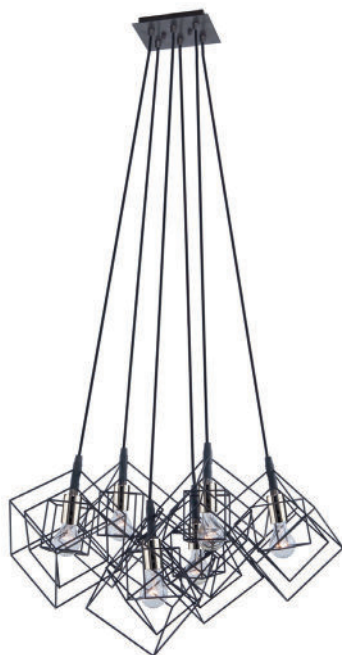

## Artistry AC11119PN Chandelier

Geometric in design the Artistry collection is meets the transitional type décor criteria. The outer frame is matte black and the interior is plated in polished nickel. Triple pendant shown. (Also available with harvest brass interior)

### ORDERING

Model	AC11119PN
Collection	Artistry
Finish	Matte Black & Harvest Brass

### PRODUCT DIMENSIONS (inches)

Width	27.75
Length	27.75
Height	19.25
Overall Height	
Ext.	
Chain Inc.	
Rods Inc.	
Wire Length	
Canopy Size	8 x 5.5 x 1
Sloped Ceiling	Yes