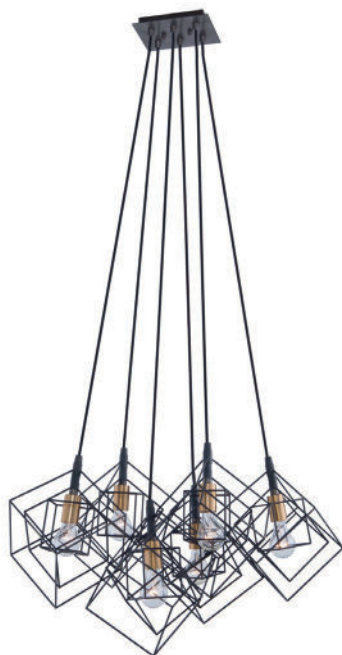

Artistry AC11119 Chandelier

Geometric in design the Artistry collection is meets the transitional type décor criteria. The outer frame is matte black and the interior is plated in harvest brass. Triple pendant shown. (Also available with polished nickel interior)

ORDERING

Model	AC11119
Collection	Artistry
Finish	Matte Black & Harvest Brass

PRODUCT DIMENSIONS (inches)

Width	27.75
Length	27.75
Height	19.25
Overall Height	
Ext.	
Chain Inc.	
Rods Inc.	
Wire Length	
Canopy Size	8 x 5.5 x 1
Sloped Ceiling	Yes

BULBS

Bulbs Included	No
Bulb Qty.	6
Wattage	100
Dimmable	Yes
Socket Base Type	Medium Base
Lumens (LED)	
CRI (LED)	
Kelvin (LED)	

PACKAGING DIMENSIONS

Weight	Length	Width	Height
	30	18	10

OTHER

UPC	778350012126
Material	Metal
Safety Rated	Interior/Dry
Listing	ETL
Warranty	Artcraft Lighting Limited Warranty