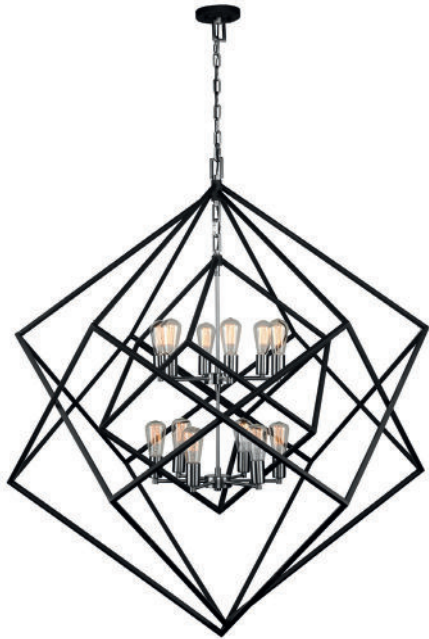

Artistry AC11112PN Chandelier

Stunning in design, this two tone multiple square chandelier from the “Artistry” collection is an instant classic. The interior has a polished nickel frame, while the exterior frame is a matte black finish. Multiple rods included with hangstraight for sloped ceilings. (Also available in black with harvest brown)

ORDERING

Model	AC11112PN
Collection	Artistry
Finish	Polished Nickel

PRODUCT DIMENSIONS (inches)

Width	47
Length	47
Height	53
Overall Height	95
Ext.	
Chain Inc.	
Rods Inc.	
Wire Length	
Canopy Size	
Sloped Ceiling	