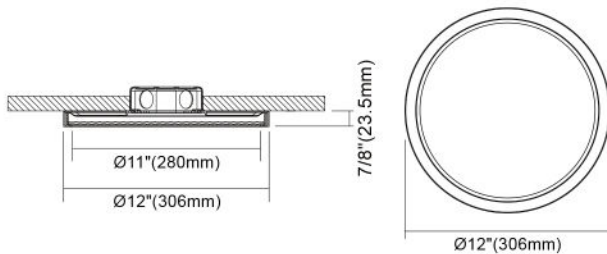

## Features

- \* This 5/8" thick luminaire is easy to install on standard J-boxes with a quick snap
- \* Edge-lit technology to produce a smooth uniform lighting effect
- \* 2700K, 3000K, 3500K, 4000K, 5000K CCT field select
- \* 90 CRI (80CRI is optional)
- \* Construction: aluminum and white translucent acrylic lens
- \* Suitable for WET LOCATION
- \* IC rated for direct contact with insulation
- \* 100%-10% dimming capability, this fixture is compatible with industry standard TRIAC/ELV dimmers
- \* L70 @ 50,000 hrs

## DIMENSION

12" Die-cast Aluminum Round

PACKAGE	
Weight.(g)	1650g
Qty/CTN (pcs)	6pcs/CTN
Box Dimension	370x380x370mm
Gross Weight	10.8kg/CTN