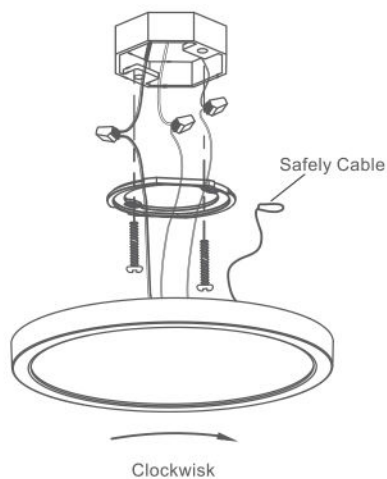

INSTALLATION

ORDERING

MODELS	CCT	FINISH
ADS12R = 12" Round Slim Surface	Tunable CCT = 3CCT(2700K, 3000K,5000K) 5CCT(2700K-5000K)	YY=WH(White), BK(Black), BN(Brushed Nickel), BZ(Bronze)

Notes:

* YY represents different color finish, WH for white; BN for brushed nickel; BK for Black; BZ for Bronze.
Example: 12inch Round Slim Surface 3CCT WHITE, ADS12R Tunable CCT 3CCTWH

SPECIFICATIONS	ADS12R
Lumens	1450lm
Watts	22W
Efficacy	66lm/W
CRI	80Ra or 90Ra
CCT	3CCT(3000K,4000K,5000K), 5CCT (2700K-5000K)
Input Volts & Frequency	AC120V, 60Hz
Power Factor	>0.9
Operating Temp.	-20° ~ 40°
Beam Angle	120°

PACKAGE	
Weight.(g)	1650g
Qty/CTN (pcs)	6pcs/CTN
Box Dimension	370x380x370mm
Gross Weight	10.8kg/CTN

INCLUDED IN BOX

- 12" Aluminum Die-cast Round Slim Surface
- Mounting Bracket to J-Box
- Four Mounting Screws
- Three Wire Nuts

ACCESSORIES

Decorative Trim Ring

Emergency Backup