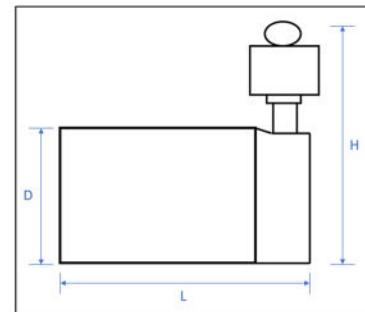

SPECIFICATION:

| | |
|---------------|--|
| Product Code | KL-TR-025.U0X |
| Product Name | 15W 1420M smarter LED track light fixtures |
| Input voltage | 220-240V |
| Power | 15W |
| Power factor | >0.95 |
| Dimmable | Triac(Trailing and Leading) |
| Lumen Flux | 1420LM |
| Beam Angle | 15°,24°,38°,60° |
| CCT Optial | 2700K/3000K/3500K/4000K/5000K |
| CRI Optial | CRI82(CRI 98 is available) |
| Dimension | 70x122x148 |
| Finish | Black/White/Silver |

| Puissance | D | L | H |
|-----------|----------|----------|--------|
| 8W | 2 3/8" | 4 3/16" | 4 3/4" |
| 10W | 2 3/4" | 4 13/16" | 5 1/4" |
| 15W | 2 3/4" | 4 13/16" | 5 1/4" |
| 22W | 3 3/16" | 6 7/8" | 6 1/2" |
| 42W | 3 15/16" | 6 7/8" | 6 1/2" |