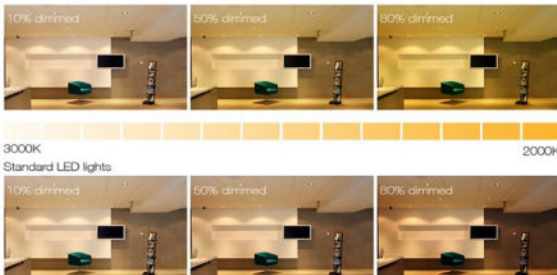

SPECIFICATION:

| | |
|---------------|--|
| Product Code | KL-TR-025.U0X |
| Product Name | 15W 1420M smarter LED track light fixtures |
| Input voltage | 220-240V |
| Power | 15W |
| Power factor | >0.95 |
| Dimmable | Triac(Trailing and Leading) |
| Lumen Flux | 1420LM |
| Beam Angle | 15°,24°,38°,60° |
| CCT Optial | 2700K/3000K/3500K/4000K/5000K |
| CRI Optial | CRI82(CRI 98 is available) |
| Dimension | 70x122x148 |
| Finish | Black/White/Silver |

FEATURES:

- Available in modularized and customizable design utilizing interchangeable and removable components of optics, light engines, led drivers, adaptors and lens.
- Offering desired quality lighting with great savings with an outstanding luminous efficacy of up to 120lm/W
- Illuminating objects with clear and vivid appeal due to high color rendering index of up to 98
- Offered at 2700K/3000K/3500K/4000K/5000K
- Supplied with movable and interchangeable optics of 15°,24°,38°,60° for producing differentiated lighting distributions based on various applications
- Ceiling-mounted, pendant, wall-mounted or track-mounted contemporary LED track lighting
- Triac Dimming range 10-100%
- Extending compatibility with Juno,Halo, Lightolier, and GLOBAL(Htek:277V, Tek:120V) track system
- Finish: White, black, silver.
- Extrusion pure aluminum heat sink
- CE/ROHS/Energy Star/DLC/ETL certified