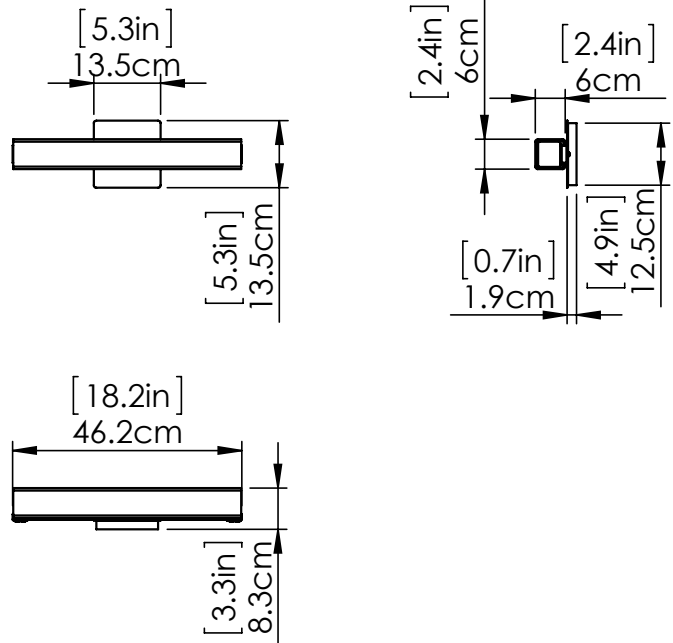

## DIMENSIONS

- Length / Ø:** 18.25"
- Width:** N/A"
- Height:** 5"
- Depth:** 3.25"
- Minimum Height:** 5.25"
- Maximum Height:** 5"

## PIPE / CHAIN / CORD INFORMATION

- Pipe/Chain Kit Included:** No
- Pipe Information:** No Pipe Included
- Chain Information:** No Chain Included
- Wire/Cord Information:** 8 Inches
- Max Sloped Ceiling Angle:** N/A
- \*Conversion 19° to 45° : ASY0101+Finish (2 loops + 1 chain):  
For Additional Cost*