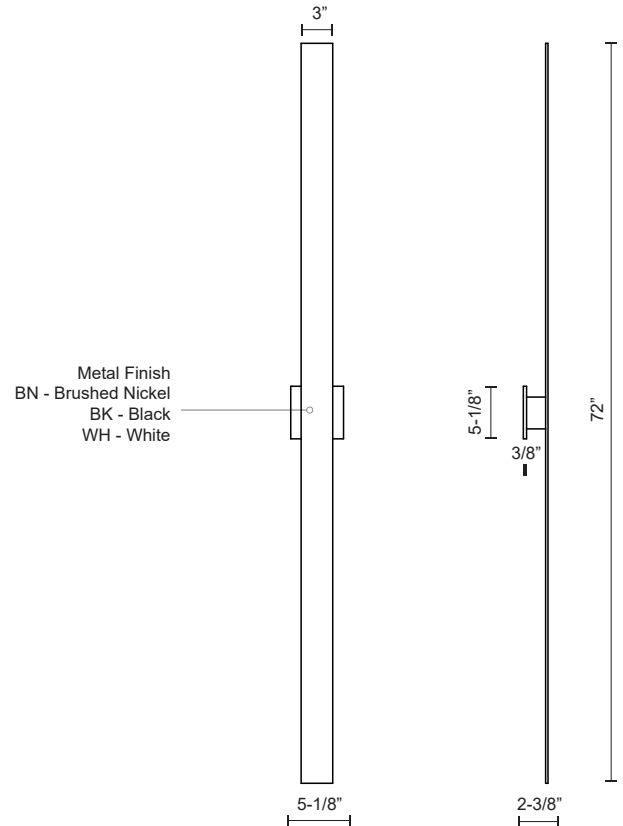

VESTA AT7972

WALL

PROJECT

AT7972-BN
Brushed Nickel

AT7972-BK
Black

AT7972-WH
White

SPECIFICATION DETAILS

* For custom options, consult factory for details.

Fixture Dimensions	W3" x H72" x E2-3/8"
Light Source	AC LED Module
Wattage	97W
Total Lumens	7200lm
Delivered Lumens	WH-5175lm*
Voltage	120V
Color Temperature	3000K
CRI (Ra)	90CRI
Optional Color Temps	2700K - 5000K Available, Minimum Order Quantities Apply
LED Rated Life	50,000 hours
Dimming	100% - 10%, ELV Dimmer (Not Included)
Glass Details	Frosted Glass
ADA Compliant	Yes
Location	Wet
Compliance	ADA
Warranty	5 Years
Illumination Direction	Backlit
Mounting Style	All Orientation; Wall;
Canopy Dimensions	W5-1/8" x H5-1/8" x E3/8"

DESCRIPTION

Timeless simplicity with versatile purpose is offered with this wall sconce that measures 72 inches in length. Vesta mounts horizontally or vertically from a matching aluminum square affixed in the middle of the rectangular beam of formed aluminum. The concealed LEDs illuminate the mounting plane creating pool of light on the wall. Vesta is available in three different finishes: black or white powder coating and brushed nickel.