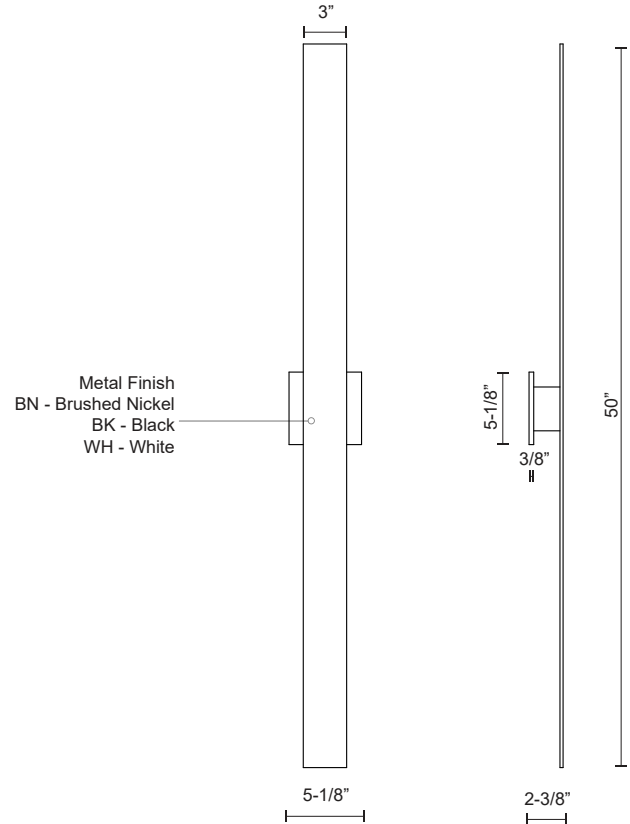

VESTA AT7950

WALL

PROJECT

DESCRIPTION

Timeless simplicity with versatile purpose is offered with this wall sconce that measures 50 inches in length. Vesta mounts horizontally or vertically from a matching aluminum square affixed in the middle of the rectangular beam of formed aluminum. The concealed LEDs illuminate the mounting plane creating pool of light on the wall. Vesta is available in three different finishes: black or white powder coating and brushed nickel.

AT7950-BN
Brushed Nickel

AT7950-BK
Black

AT7950-WH
White

SPECIFICATION DETAILS

* For custom options, consult factory for details.

Fixture Dimensions	W3" x H50" x E2-3/8"
Light Source	AC LED Module
Wattage	58W
Total Lumens	4800lm
Delivered Lumens	BK-3026lm; BN-3069lm; WH-3226lm;
Voltage	120V
Color Temperature	3000K
CRI (Ra)	90CRI
Optional Color Temps	2700K - 5000K Available, Minimum Order Quantities Apply
LED Rated Life	50,000 hours
Dimming	100% - 10%, ELV Dimmer (Not Included)
Glass Details	Frosted Glass
ADA Compliant	Yes
Location	Wet
Compliance	ADA
Warranty	5 Years
Illumination Direction	Backlit
Mounting Style	All Orientation; Wall;
Canopy Dimensions	W5-1/8" x H5-1/8" x E3/8"