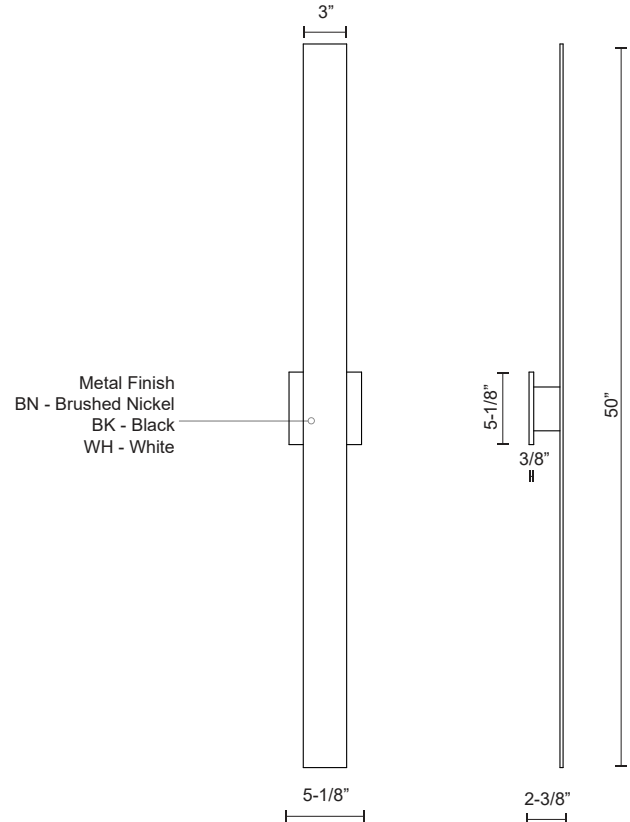

VESTA AT7950

WALL

PROJECT

DESCRIPTION

Timeless simplicity with versatile purpose is offered with this wall sconce that measures 50 inches in length. Vesta mounts horizontally or vertically from a matching aluminum square affixed in the middle of the rectangular beam of formed aluminum. The concealed LEDs illuminate the mounting plane creating pool of light on the wall. Vesta is available in three different finishes: black or white powder coating and brushed nickel.

AT7950-BN
Brushed Nickel

AT7950-BK
Black

AT7950-WH
White

SPECIFICATION DETAILS

* For custom options, consult factory for details.

Fixture Dimensions	W3" x H50" x E2-3/8"
Light Source	AC LED Module
Wattage	58W
Total Lumens	4800lm
Delivered Lumens	BK-3026lm; BN-3069lm; WH-3226lm;
Voltage	120V
Color Temperature	3000K
CRI (Ra)	90CRI
Optional Color Temps	2700K - 5000K Available, Minimum Order Quantities Apply
LED Rated Life	50,000 hours
Dimming	100% - 10%, ELV Dimmer (Not Included)
Glass Details	Frosted Glass
ADA Compliant	Yes
Location	Wet
Compliance	ADA
Warranty	5 Years
Illumination Direction	Backlit
Mounting Style	All Orientation; Wall;
Canopy Dimensions	W5-1/8" x H5-1/8" x E3/8"