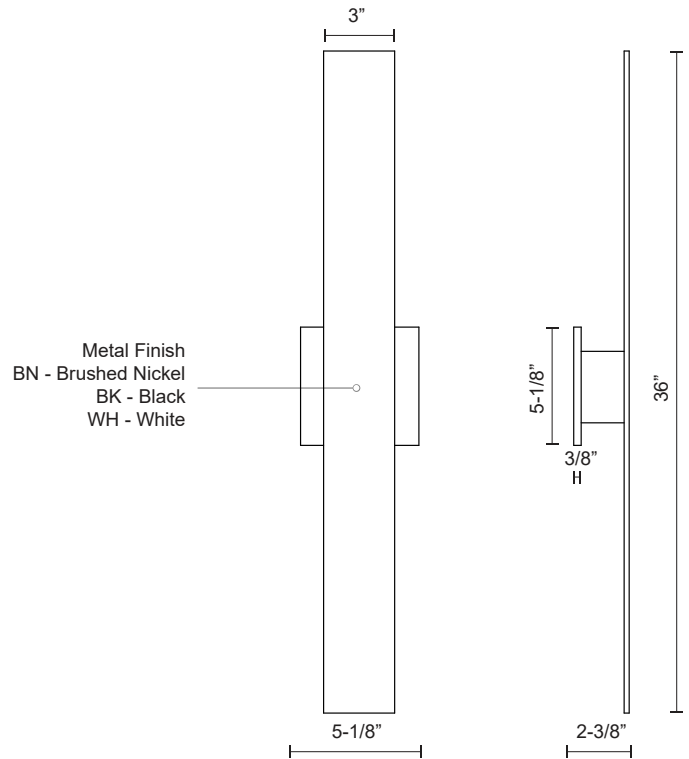

VESTA AT7935

WALL

PROJECT

DESCRIPTION

Timeless simplicity with versatile purpose is offered with this wall sconce that measures 35 inches in length. Vesta mounts horizontally or vertically from a matching aluminum square affixed in the middle of the rectangular beam of formed aluminum. The concealed LEDs illuminate the mounting plane creating pool of light on the wall. Vesta is available in three different finishes: black or white powder coating and brushed nickel.

AT7935-BK
Black

AT7935-BN
Brushed Nickel

AT7935-WH
White

SPECIFICATION DETAILS

* For custom options, consult factory for details.

Fixture Dimensions	W3" x H36" x E2-3/8"
Light Source	AC LED Module
Wattage	41W
Total Lumens	3200lm
Delivered Lumens	BK-1985lm; BN-2013lm; WH-2116lm;
Voltage	120V
Color Temperature	3000K
CRI (Ra)	90CRI
Optional Color Temps	2700K - 5000K Available, Minimum Order Quantities Apply
LED Rated Life	50,000 hours
Dimming	100% - 10%, ELV Dimmer (Not Included)
Glass Details	Frosted Glass
ADA Compliant	Yes
Location	Wet
Compliance	ADA
Warranty	5 Years
Illumination Direction	Backlit
Mounting Style	All Orientation; Wall;
Canopy Dimensions	W5-1/8" x H5-1/8" x E3/8"