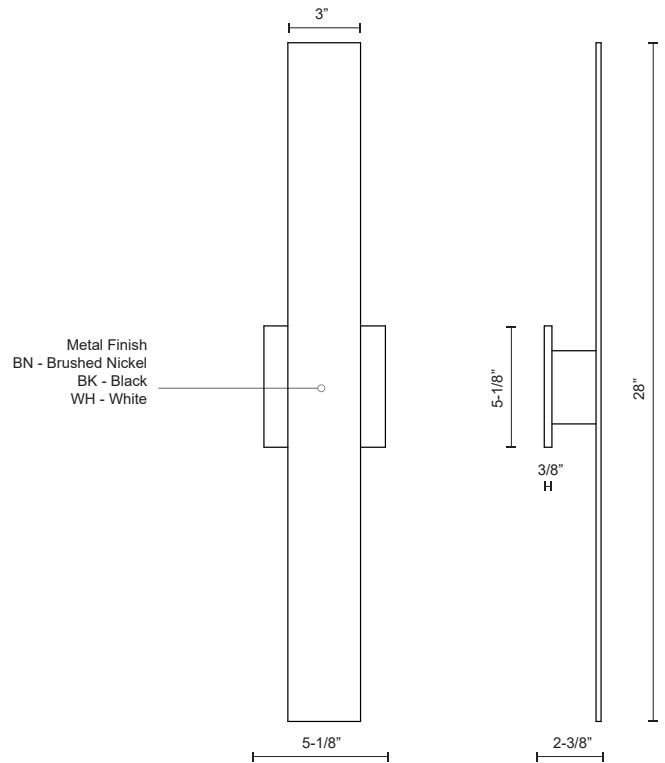

VESTA AT7928

WALL

PROJECT

DESCRIPTION

Timeless simplicity with versatile purpose is offered with this wall sconce that measures 28 inches in length. Vesta mounts horizontally or vertically from a matching aluminum square affixed in the middle of the rectangular beam of formed aluminum. The concealed LEDs illuminate the mounting plane creating pool of light on the wall. Vesta is available in three different finishes: black or white powder coating and brushed nickel.

AT7928-BN
Brushed Nickel

AT7928-BK
Black

AT7928-WH
White

SPECIFICATION DETAILS

* For custom options, consult factory for details.

Fixture Dimensions	W3" x H28" x E2-3/8"
Light Source	AC LED Module
Wattage	31W
Total Lumens	2400lm
Delivered Lumens	BK-1566lm; BN-1575lm; WH-1725lm;
Voltage	120V
Color Temperature	3000K
CRI (Ra)	90CRI
Optional Color Temps	2700K - 5000K Available, Minimum Order Quantities Apply
LED Rated Life	50,000 hours
Dimming	100% - 10%, ELV Dimmer (Not Included)
Glass Details	Frosted Glass
ADA Compliant	Yes
Location	Wet
Compliance	ADA
Warranty	5 Years
Illumination Direction	Backlit
Mounting Style	All Orientation; Wall;
Canopy Dimensions	W5-1/8" x H5-1/8" x E3/8"