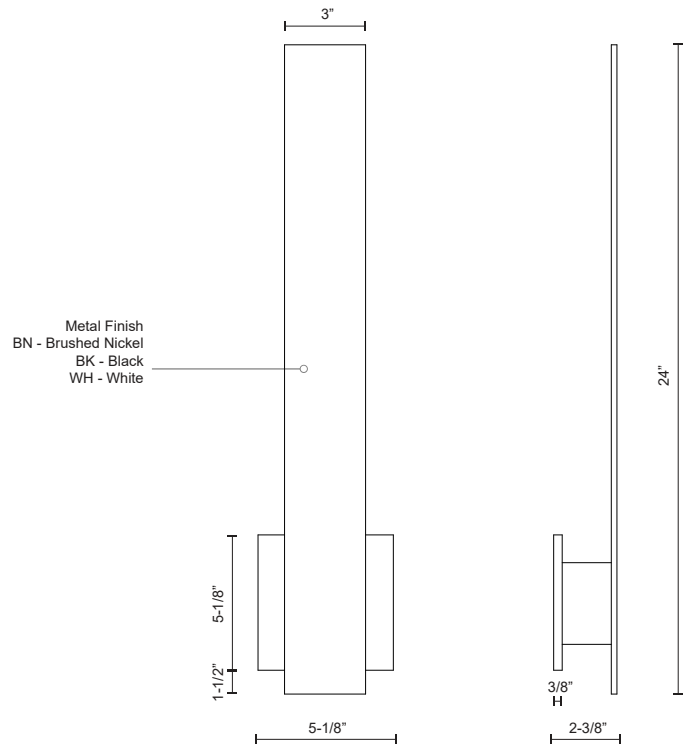

VESTA AT7924

WALL

PROJECT

DESCRIPTION

Timeless simplicity with versatile purpose is offered with this wall sconce that measures 24 inches in length. Vesta mounts horizontally or vertically from a matching aluminum square affixed in the middle of the rectangular beam of formed aluminum. The concealed LEDs illuminate the mounting plane creating pool of light on the wall. Vesta is available in three different finishes: black or white powder coating and brushed nickel.

AT7924-BN
Brushed Nickel

AT7924-BK
Black

AT7924-WH
White

SPECIFICATION DETAILS

* For custom options, consult factory for details.

Fixture Dimensions	W3" x H24" x E2-3/8"
Light Source	AC LED Module
Wattage	23W
Total Lumens	1800lm
Delivered Lumens	BK-1190lm; BN-1207lm; WH-1247lm;
Voltage	120V
Color Temperature	3000K
CRI (Ra)	90CRI
Optional Color Temps	2700K - 5000K Available, Minimum Order Quantities Apply
LED Rated Life	50,000 hours
Dimming	100% - 10%, ELV Dimmer (Not Included)
Glass Details	Frosted Glass
ADA Compliant	Yes
Location	Wet
Compliance	ADA
Warranty	5 Years
Illumination Direction	Backlit
Mounting Style	All Orientation; Wall;
Canopy Dimensions	W5-1/8" x H5-1/8" x E3/8"