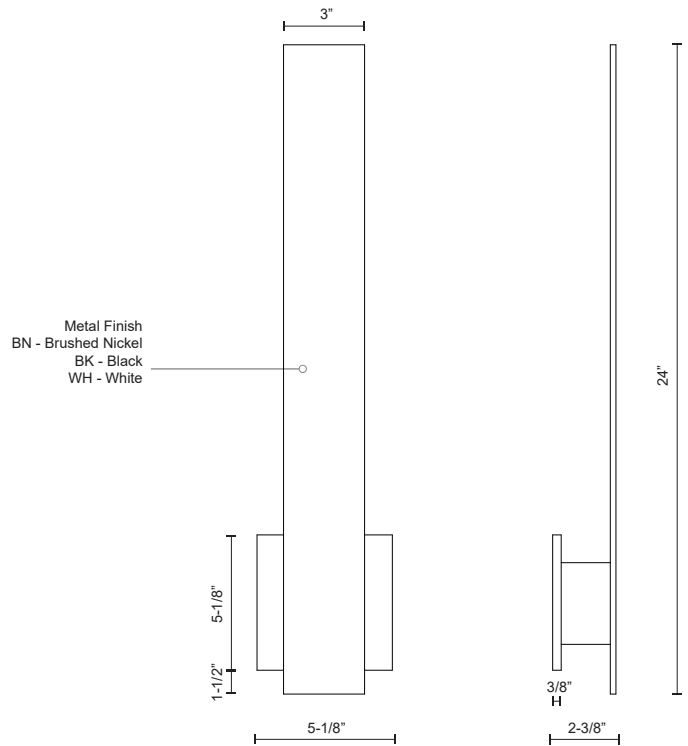

VESTA AT7924

WALL

PROJECT

DESCRIPTION

Timeless simplicity with versatile purpose is offered with this wall sconce that measures 24 inches in length. Vesta mounts horizontally or vertically from a matching aluminum square affixed in the middle of the rectangular beam of formed aluminum. The concealed LEDs illuminate the mounting plane creating pool of light on the wall. Vesta is available in three different finishes: black or white powder coating and brushed nickel.

AT7924-BN
Brushed Nickel

AT7924-BK
Black

AT7924-WH
White

SPECIFICATION DETAILS

* For custom options, consult factory for details.

Fixture Dimensions	W3" x H24" x E2-3/8"
Light Source	AC LED Module
Wattage	23W
Total Lumens	1800lm
Delivered Lumens	BK-1190lm; BN-1207lm; WH-1247lm;
Voltage	120V
Color Temperature	3000K
CRI (Ra)	90CRI
Optional Color Temps	2700K - 5000K Available, Minimum Order Quantities Apply
LED Rated Life	50,000 hours
Dimming	100% - 10%, ELV Dimmer (Not Included)
Glass Details	Frosted Glass
ADA Compliant	Yes
Location	Wet
Compliance	ADA
Warranty	5 Years
Illumination Direction	Backlit
Mounting Style	All Orientation; Wall;
Canopy Dimensions	W5-1/8" x H5-1/8" x E3/8"