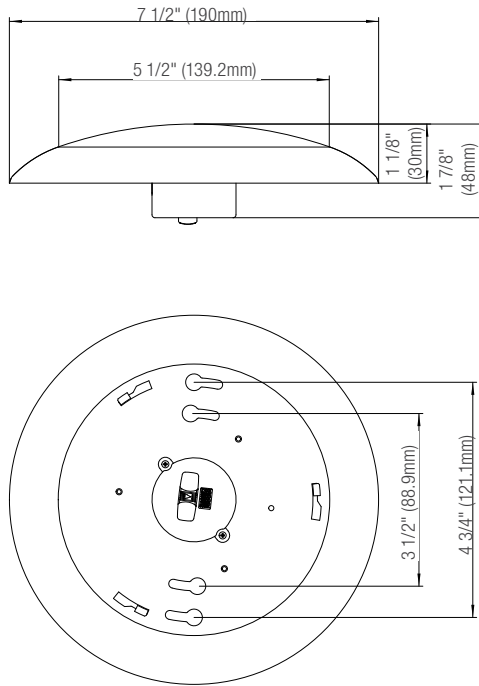

ORDERING INFORMATION

Order code: 68285
Model number: CLDK6-R15W-A/5CWH
UPC: 69549005938
Case quantity: 8

PHYSICAL DATA

Dimensions: 6" (152.4 mm)
Lens Type: Frosted plastic
Frame Material: Metal
Mounting: Surface mount

DIMENSIONS

PHOTOMETRIC DATA¹

68285 • CLDK6-R15W-A5CWH-30K • 1 107.6 lm

Polar candela distribution

Zonal lumen summary

Zone	Lumens	% Fixture
0-30	289.8	26.2%
0-40	476.4	43%
0-60	850.0	76.7%
60-90	257.6	23.3%
0-90	1 107.6	100%