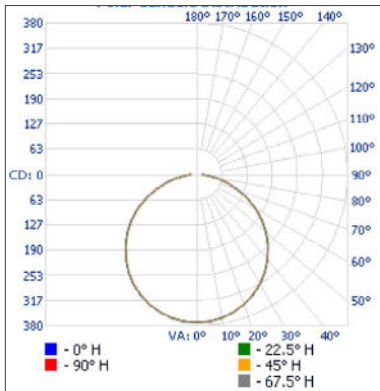

PERFORMANCE DATA

Watts (W): 15
Volts (VAC): 120
Colour temperature (K)¹: 2700 / 3000 / 3500 / 4000 / 5000
Lumen output (lm)²: 1 000
Lumen per Watts (lm/W): 67
CRI: 90
Life L70 (h)³: 50 000
Beam angle (°): 113
THD (%): 20
Power factor: >0.9
Dim Down Percentage (%): 5
Frequency (Hz): 60
Operating temp. range: - 20 °C / - 4 °F to 45 °C / 113 °F

¹ Typical colour temperature range: +/- 5 %

² Lumen values are derived from photometric testing. Initial lumens range: +/- 10 %

³ Life hours are derived from IESNA LM80-08 testing report and projected per IESNA TM-21-11 extrapolations

DIMENSIONS

PHOTOMETRIC DATA¹

68285 • CLDK6-R15W-A5CWH-30K • 1 107.6 lm

Polar candela distribution

Zonal lumen summary

Zone	Lumens	% Fixture
0-30	289.8	26.2%
0-40	476.4	43%
0-60	850.0	76.7%
60-90	257.6	23.3%
0-90	1 107.6	100%

Illuminance at a distance

Center beam fc		Beam width	
1.7'	129	5.3'	5.3'
3.3'	34.1	10.4'	10.3'
5.0'	14.9	15.7'	15.6'
6.7'	8.28	21.1'	20.8'
8.3'	5.40	26.1'	25.8'
10.0'	3.72	31.5'	31.1'

■ Vert. spread: 115.1°
■ Horiz. spread: 114.5°