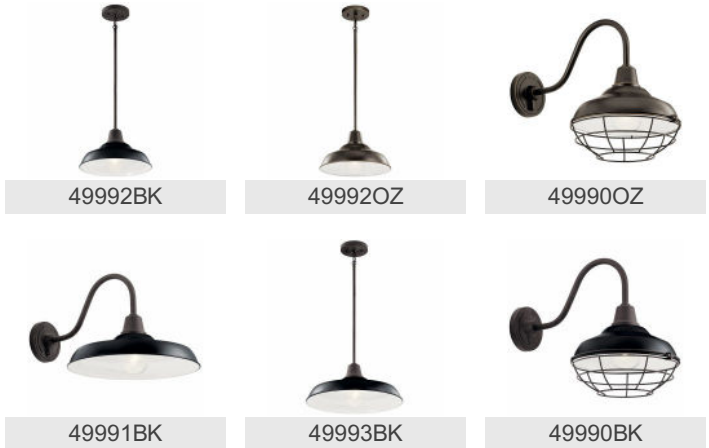

ALSO IN THIS FAMILY

49992BK

49992OZ

49990OZ

49991BK

49993BK

49990BK