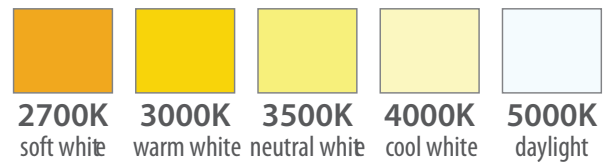

LED FIXTURE

RIGID Series

LED Flush Mount (Slim 1 Ring) RGD-FM15/MK/D/1R/BN

LED Slim 1 Ring round ceiling light
15", 5 Multi-K selectable

Features & Benefits

CETL listed, Energy Star

Size 15", CRI >80

5 CCT colour selectable 2700/3000/3500/4000/5000K

L70 @ 50,000 Hrs

TRIAC dimmable

1 Ring Brushed Nickel finish, PMMA Opal lens

Damp location approved

Warranty

5-year limited warranty in commercial use from the date of purchase

Operating temperature range between -20°C and +40°C

5 CCT Colour Selectable

Product Specification

Ordering Code	Energy Star	Model Number	Description	Wattage (W)	Input Voltage (V)	Hour Rating	Initial Delivered Lumens (lumen)	CRI	Damp Location	M.O.D. (inch)	Case QTY.
3664156	Y	RGD-FM15/24W/MK/D/1R/BN	LED Flush Mount 15" 24W Multiple Kelvin 1Brush Nickle Ring	24	120	50,000	1800	80	Y	15	8