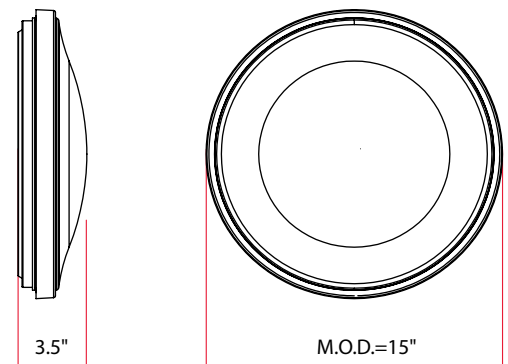

LED FIXTURE

RIGID Series

LED Flush Mount (Slim 1 Ring) RGD-FM15/MK/D/1R/BN

LED Slim 1 Ring round ceiling light
15", 5 Multi-K selectable

Features & Benefits

CETL listed, Energy Star

Size 15", CRI >80

5 CCT colour selectable 2700/3000/3500/4000/5000K

5 CCT Colour Selectable

Product Specification

Ordering Code	Energy Star	Model Number	Description	Wattage (W)	Input Voltage (V)	Hour Rating	Initial Delivered Lumens (lumen)	CRI	Damp Location	M.O.D. (inch)	Case QTY.
3664156	Y	RGD-FM15/24W/MK/D/1R/BN	LED Flush Mount 15" 24W Multiple Kelvin 1Brush Nickle Ring	24	120	50,000	1800	80	Y	15	8

Applications

Bedrooms, living rooms, hallways, kitchens and etc

Dimensional drawing

Ordering Information Example: RGD-FM15/24W/MK/D/1R/BN

Family Name	Fixture Type	Wattage	CCT (Kelvin)	Dimmable	Body
RGD (Rigid)	FM15 (LED 15" Flush Mount)	24W	MK (Multiple Kelvin Selection)	D (Dimmable)	1R/BN (1 Ring Brush Nickel)