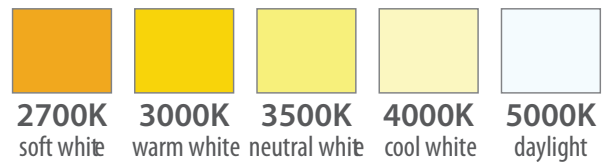

LED FIXTURE

RIGID Series

LED Flush Mount (Polycarbonate) RGD-FM14/MK/D/SLIM/PC

LED Slim PC round ceiling light
14", 5 Multi-K selectable

Features & Benefits

CETL listed, Energy Star

Size 14", CRI >80

5 CCT colour selectable 2700/3000/3500/4000/5000K

5 CCT Colour Selectable

Product Specification

Ordering Code	Energy Star	Model Number	Description	Wattage (W)	Input Voltage (V)	Hour Rating	Initial Delivered Lumens (lumen)	CRI	Damp Location	M.O.D. (inch)	Case QTY.
3664155	Y	RGD-FM14/24W/MK/D/SLIM/PC	LED Flush Mount 14" 24W Multiple Kelvin Polycarbonate	24	120	50,000	1800	80	Y	14	8