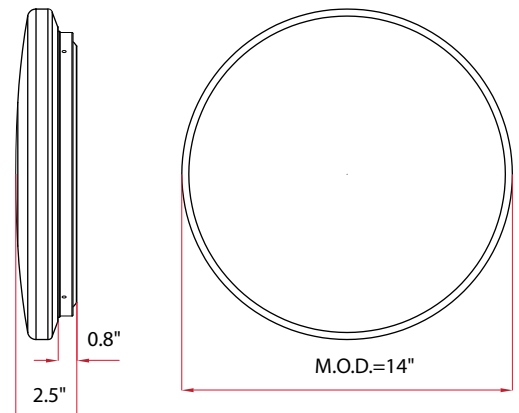

LED FIXTURE

RIGID Series

LED Flush Mount (Polycarbonate) RGD-FM14/MK/D/SLIM/PC

LED Slim PC round ceiling light
14", 5 Multi-K selectable

Features & Benefits

CETL listed, Energy Star

Size 14", CRI >80

5 CCT colour selectable 2700/3000/3500/4000/5000K

5 CCT Colour Selectable

Product Specification

Ordering Code	Energy Star	Model Number	Description	Wattage (W)	Input Voltage (V)	Hour Rating	Initial Delivered Lumens (lumen)	CRI	Damp Location	M.O.D. (inch)	Case QTY.
3664155	Y	RGD-FM14/24W/MK/D/SLIM/PC	LED Flush Mount 14" 24W Multiple Kelvin Polycarbonate	24	120	50,000	1800	80	Y	14	8

Applications

Bedrooms, living rooms, hallways, kitchens and etc

Dimensional drawing

Ordering Information Example: RGD-FM14/24W/MK/D/SLIM/PC

Family Name	Fixture Type	Wattage	CCT (Kelvin)	Dimmable	Body
RGD (Rigid)	FM14 (LED 14" Flush Mount)	24W	MK (Multiple Kelvin Selection)	D (Dimmable)	SLIM/PC (Slim Polycarbonate)