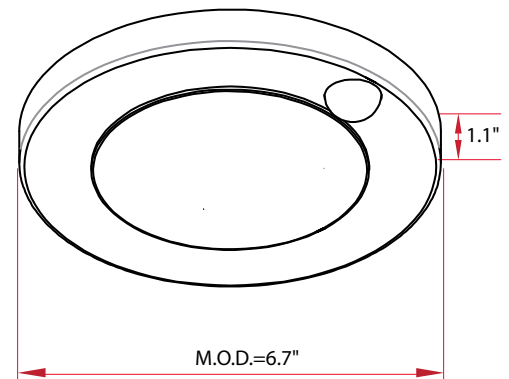

LED FIXTURE

RIGID Series

LED Closet Light (With Motion Sensor)

RGD-CL/4

LED 4" Motion sensor flush mount ceiling light

Features & Benefits

cETL listed, Energy Star

Size 4", CRI >80

Ordering Code	Energy Star	Model Number	Description	Wattage (W)	Input Voltage (V)	Hour Rating	Initial Delivered Lumens (lumen)	CCT (K)	CRI	Wet Location	M.O.D. (inch)	Case QTY.
3662159	Y	RGDCL/4/10W/30/120V/PIR/WH	LED Closet Light 4" 10W 3000K 120V Motion Sensor White	10	120	50,000	700	3000K	80	Y	6.7"	20

Applications

Closet, bedrooms, living rooms, hallways, kitchens and etc

Dimensional drawing

2.5"

Ordering Information Example: RGD-CL/4/10W/30/120V/PIR/WH

Family Name	Fixture Type	Wattage	CCT (Kelvin)	Sensor	Finish
RGD (Rigid)	CL (Closet Light)	4W	30 (3000K)	PIR (Motion Sensor)	WH (White)