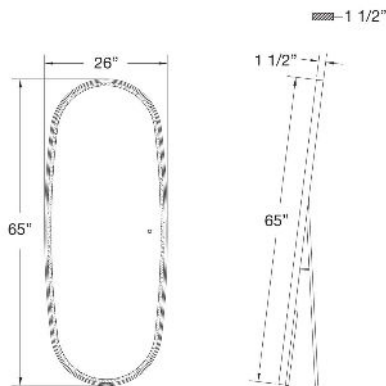

TECHNICAL DETAILS

PROJECT INFORMATION

Job Name: Date: Category:

Comments: