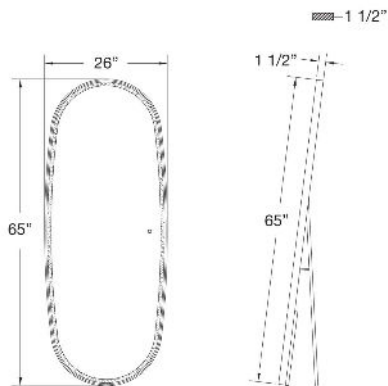

TECHNICAL DETAILS

PROJECT INFORMATION

Job Name: Date: Category:

Comments: