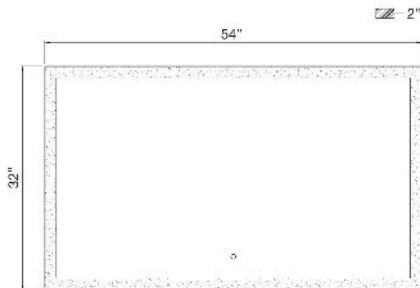

PROJECT INFORMATION

Job Name: Date: Category:

Comments: